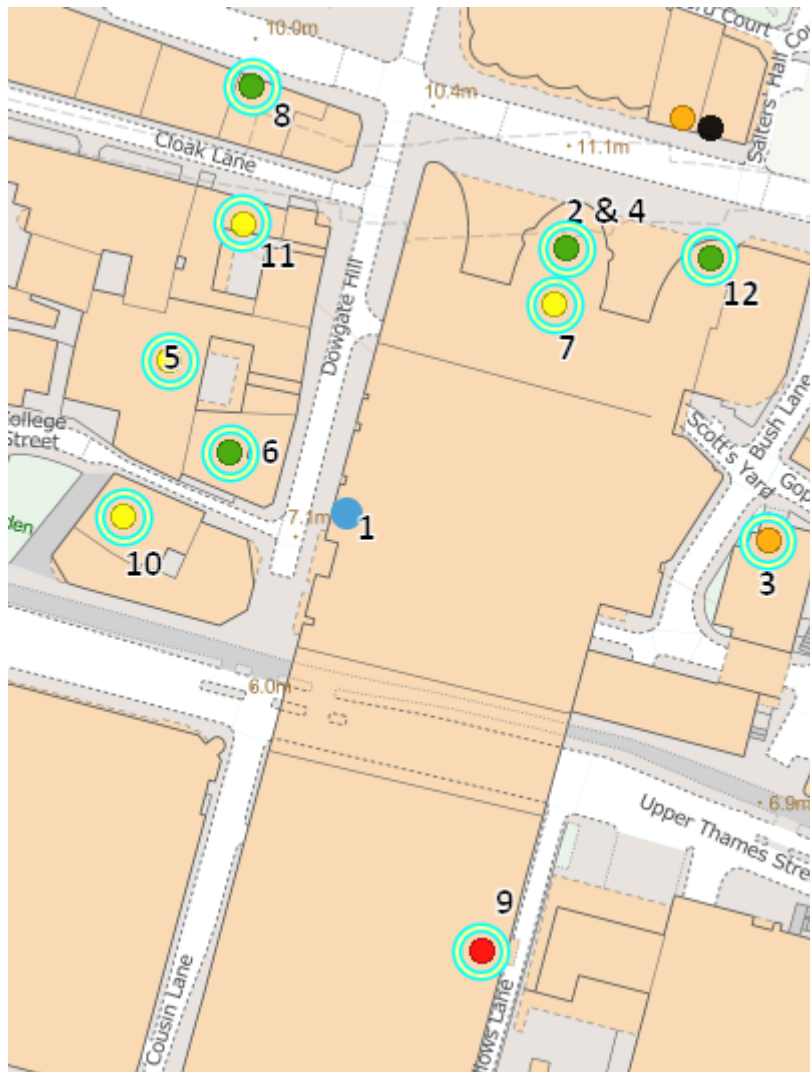

Premises Location Map

No:	Trade Name	Alcohol Closing Time	Late Night Refreshment Closing Time
1	Pelt		
2	CBI, 4th Floor	Midnight	Midnight
3	The Listing	01:00	01:00
4	Sodexo, Threadneedle Asset Management	23:00	Unlicensed
5	Worshipful Co of Skinners	Midnight	Midnight
6	Dyers Hall	23:00	Unlicensed
7	Sir John Hawkshaw	Midnight	Midnight
8	Krystals Express	23:00	Unlicensed
9	The Steel Yard	06:00	06:00
10	Worshipful Co of Innholders	Midnight	Midnight
11	Worshipful Co of Tallow Chandlers	23:59	23:59
12	Marks & Spencer Simply Food	23:00	Unlicensed