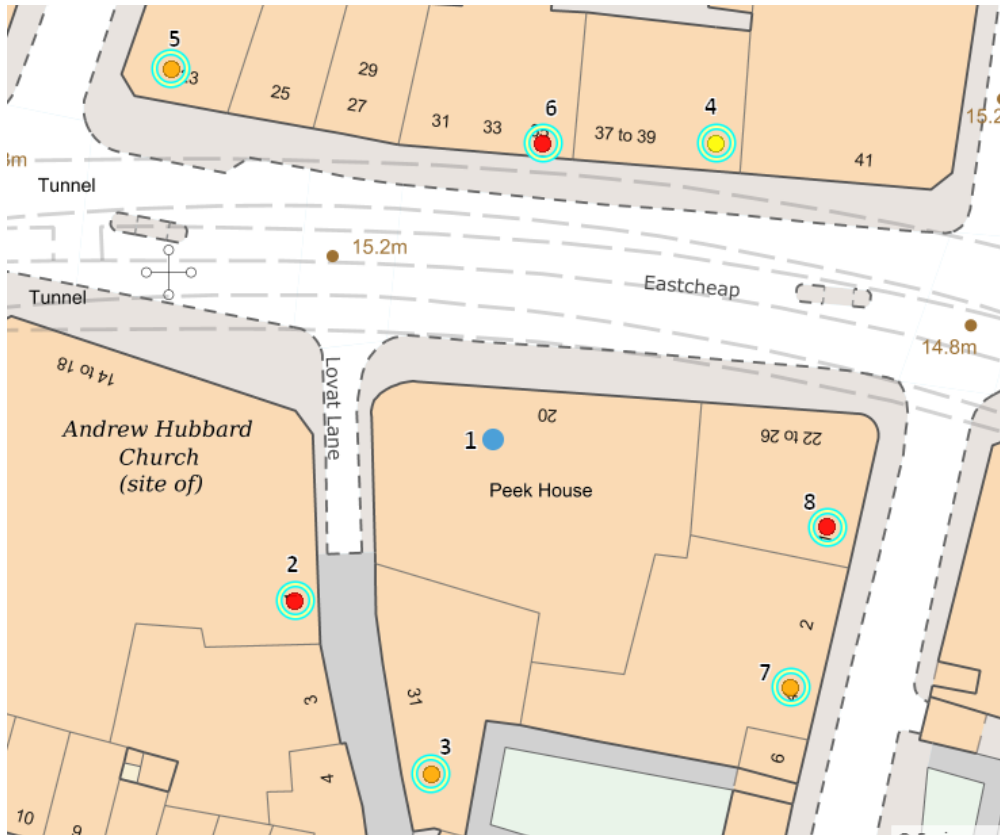

Premises Location Map

	Trade Name	Alcohol Closing Time	Late Night Refreshment Closing Time
1	Rocket		
2	Dirty Martini Monument	03:00	03:00
3	Salotto 31	02:00	02:00
4	Ballroom	Midnight	Midnight
5	Blacklock	Midnight	00:30
6	Simmons, Unit 5	03:00	Unlicensed
7	Jamies St Mary At Hill	01:00	01:00
8	K Place (Korean Bar B Q)	23:00	05:00