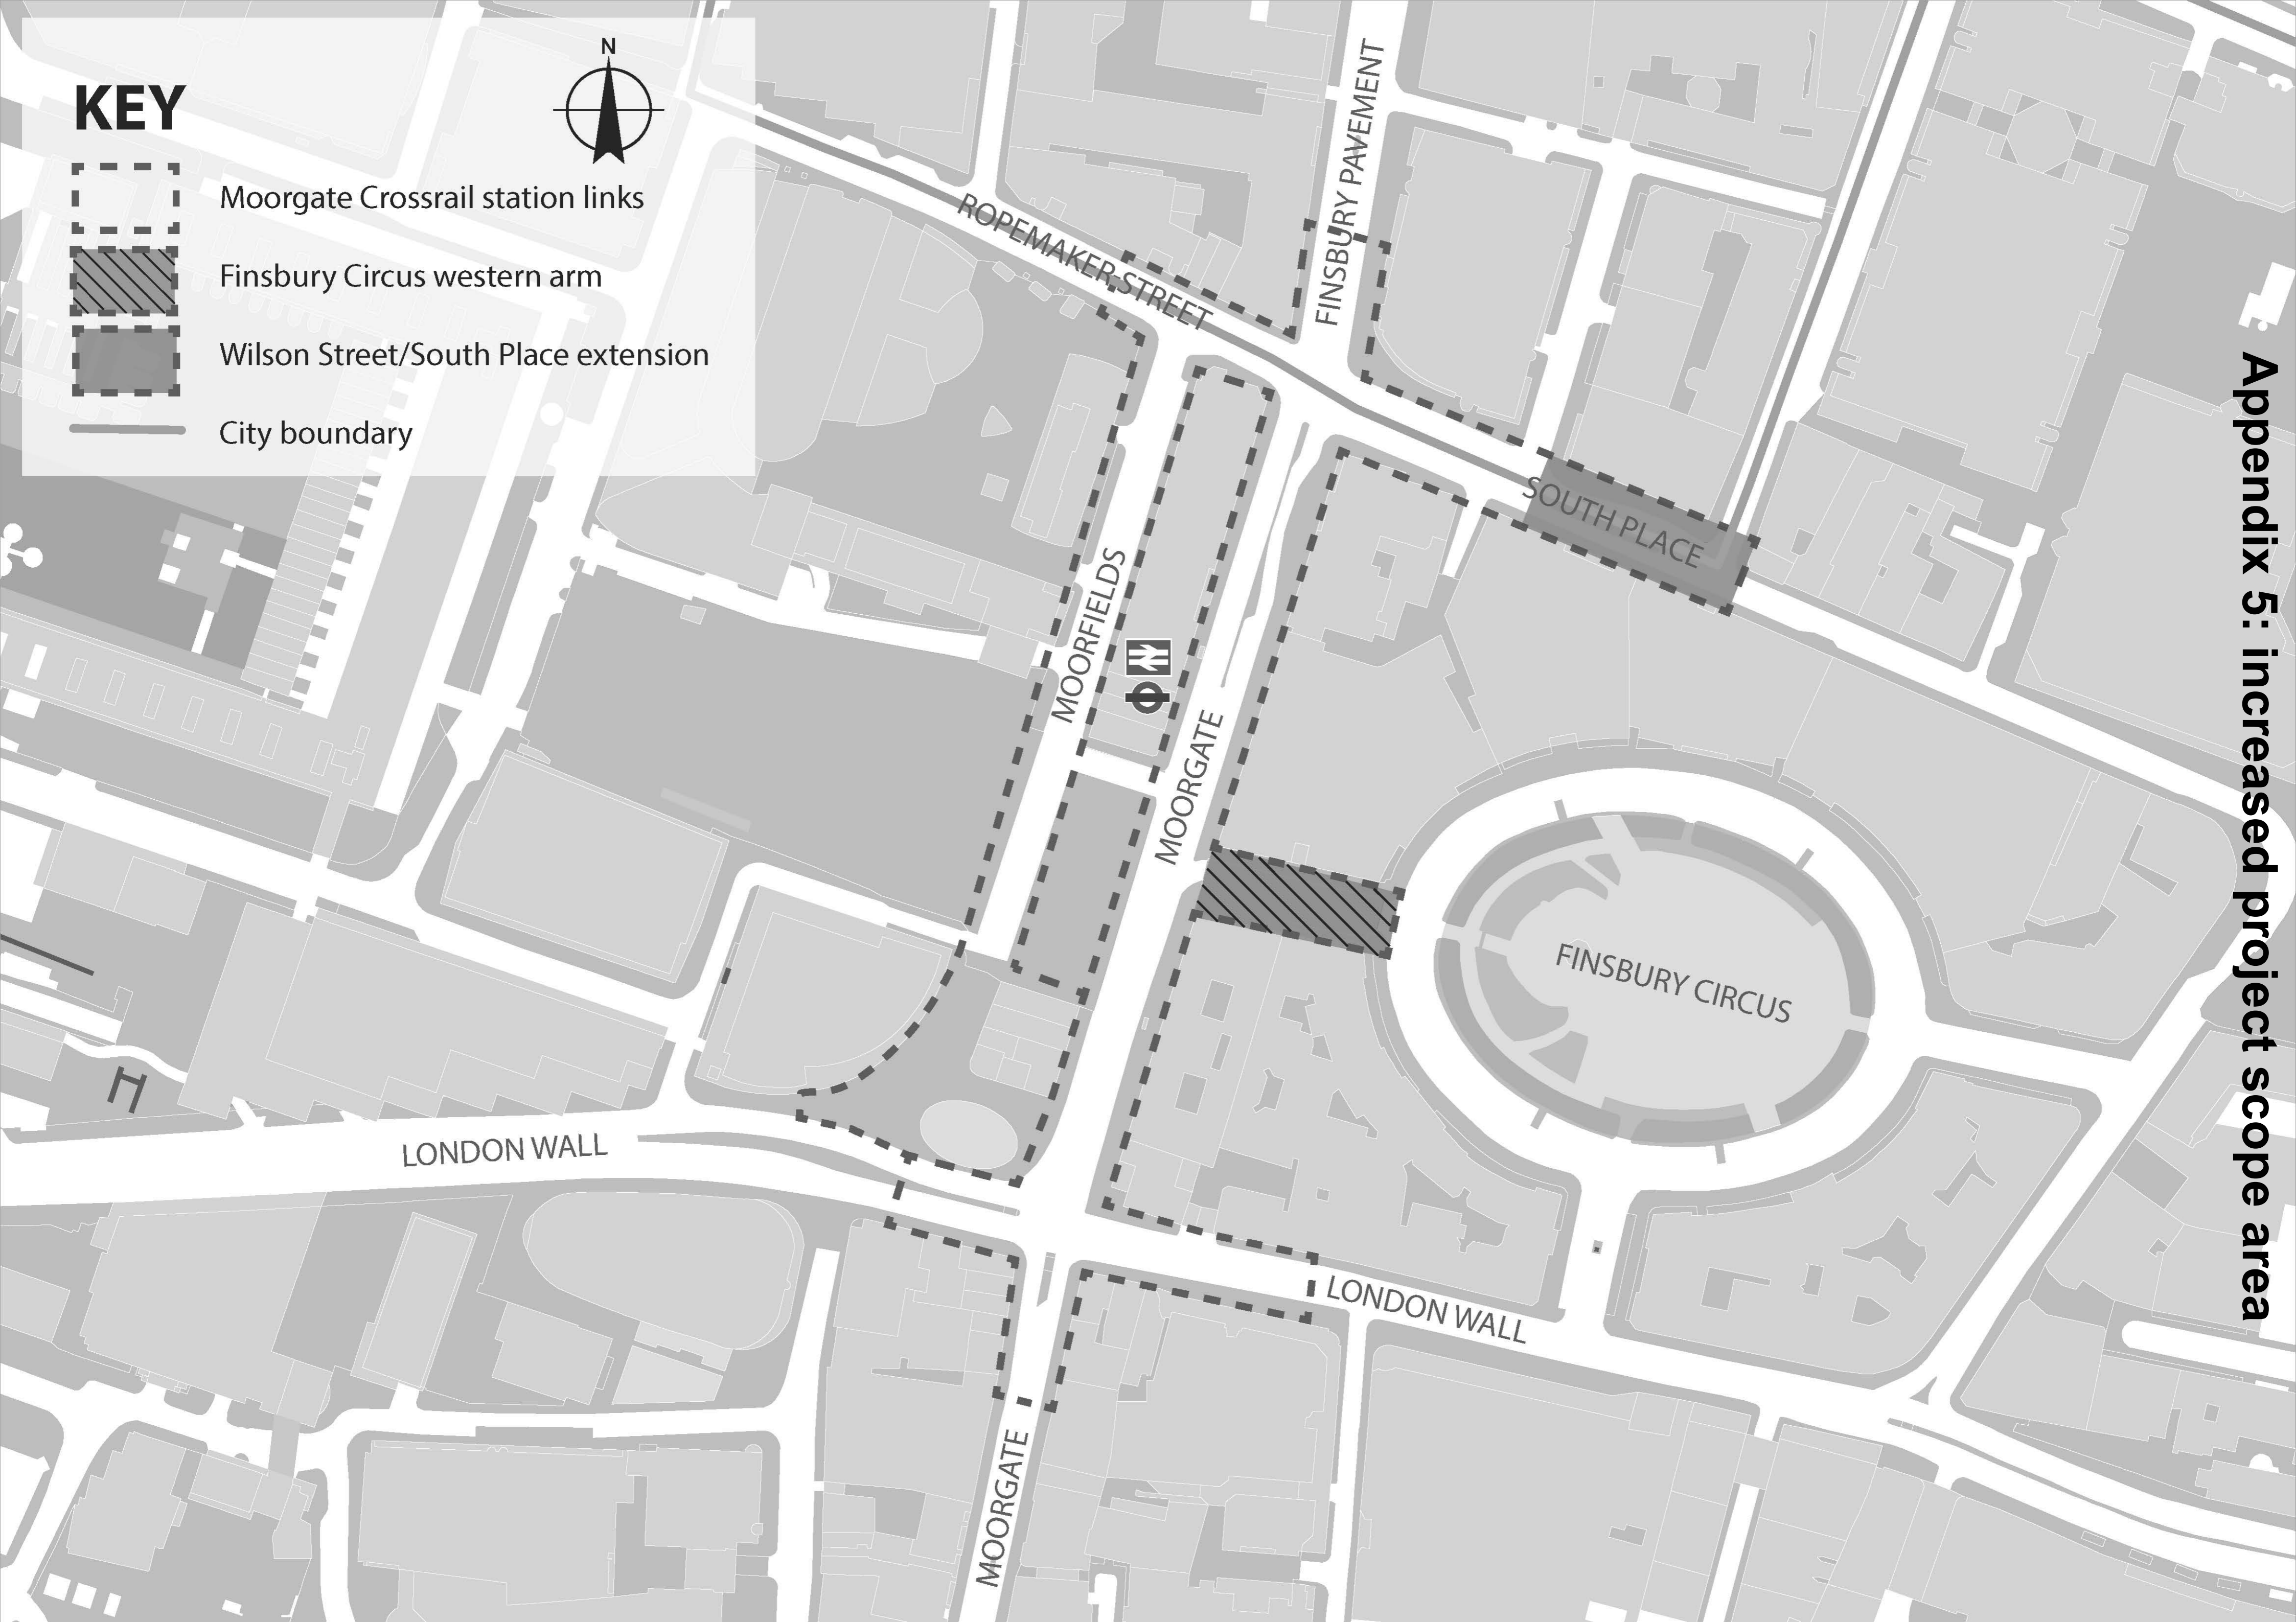

KEY

Moorgate Crossrail station links

Finsbury Circus western arm

Wilson Street/South Place extension

City boundary

Appendix 5: increased project scope area