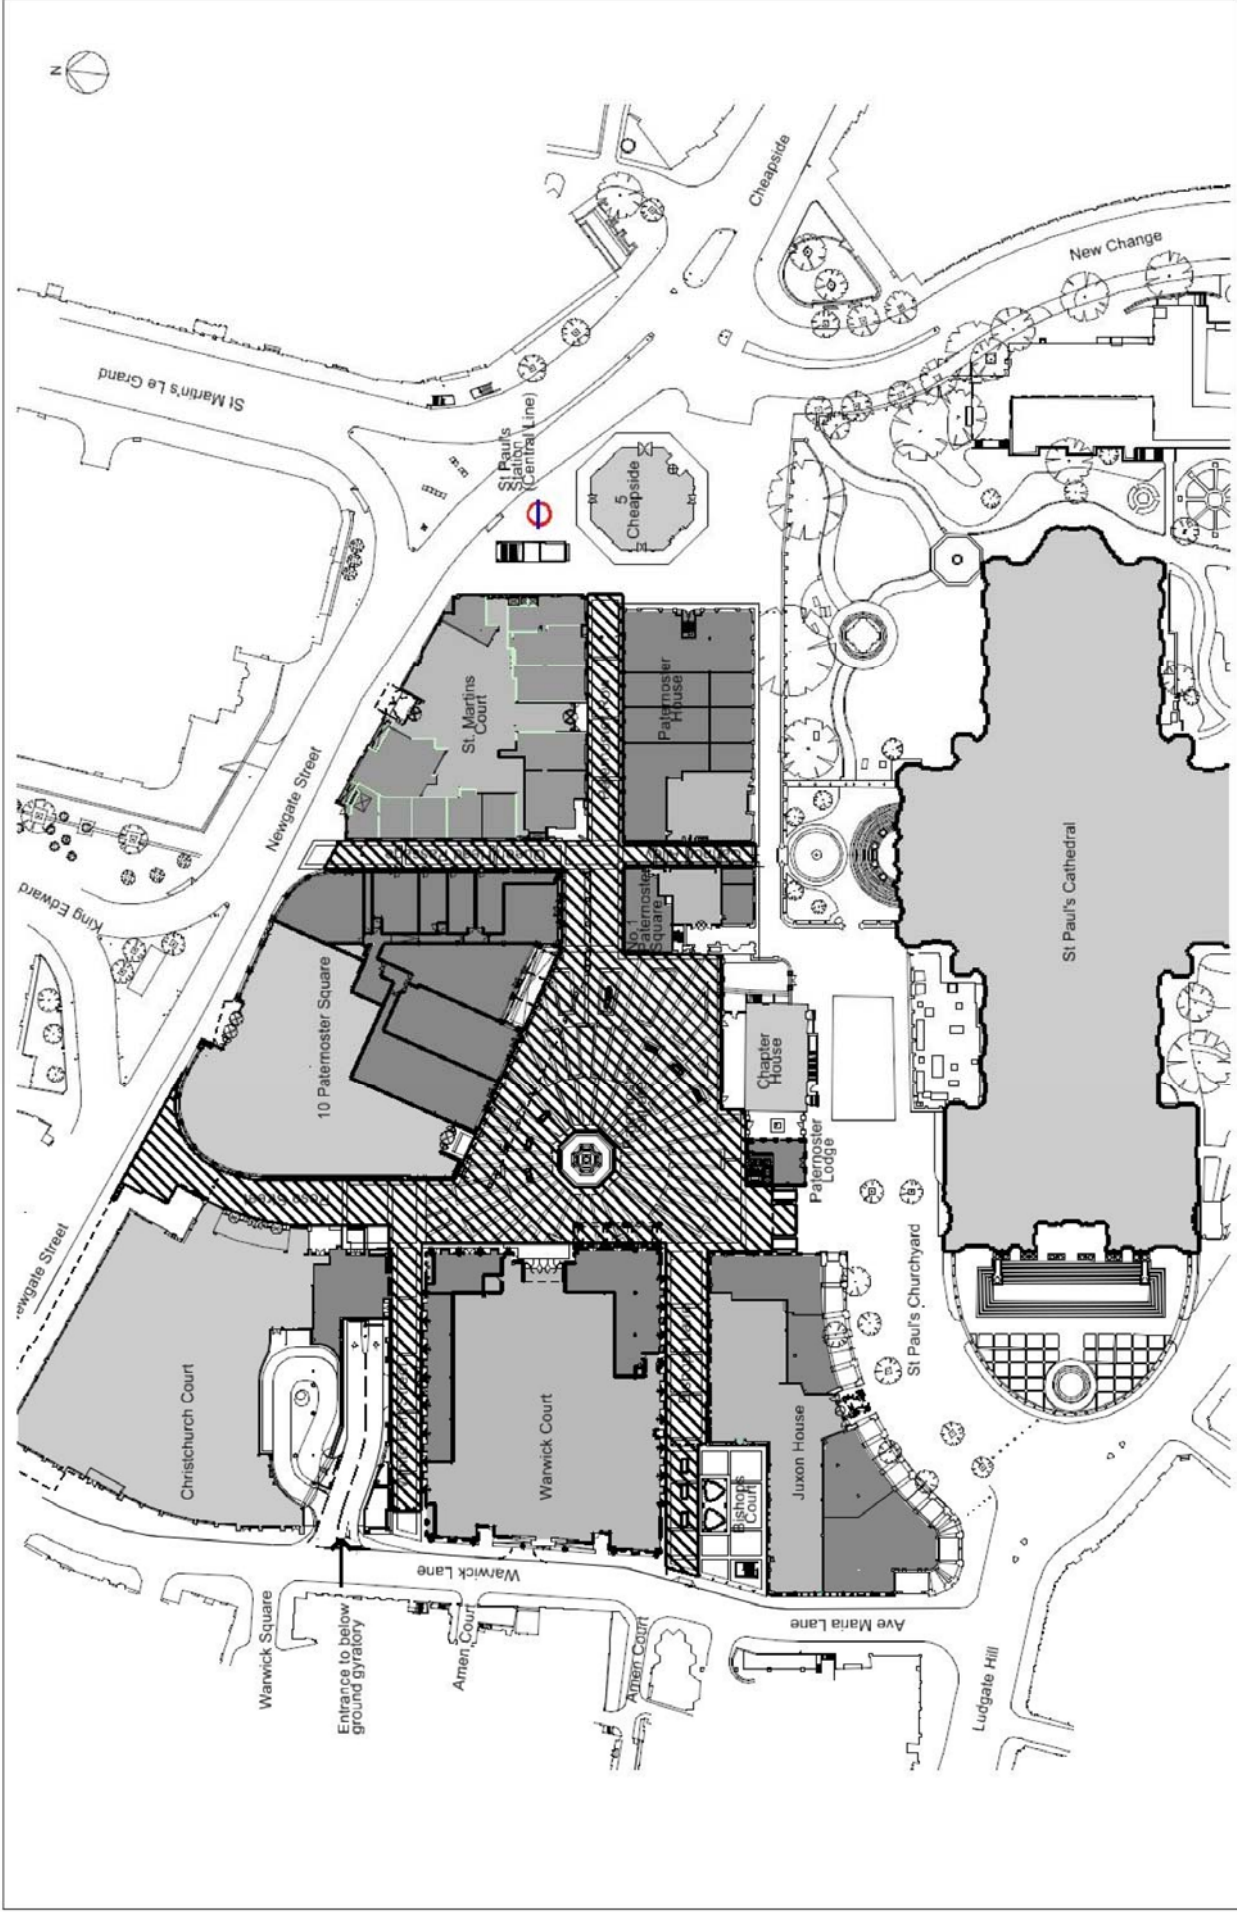

City Walkway Declaration Plan

 City walkway to be declared

Address: Paternoster Square

Drawing No.: CWDP - 01 - 08

Date: 11/06/2008

This map is reproduced from Ordnance Survey with the permission of Ordnance Survey on behalf of the controller of Her Majesty's Stationery Office © Crown copyright. Unauthorised reproduction may lead to prosecution or civil proceedings. (City of London Corporation 10023243) (2008)