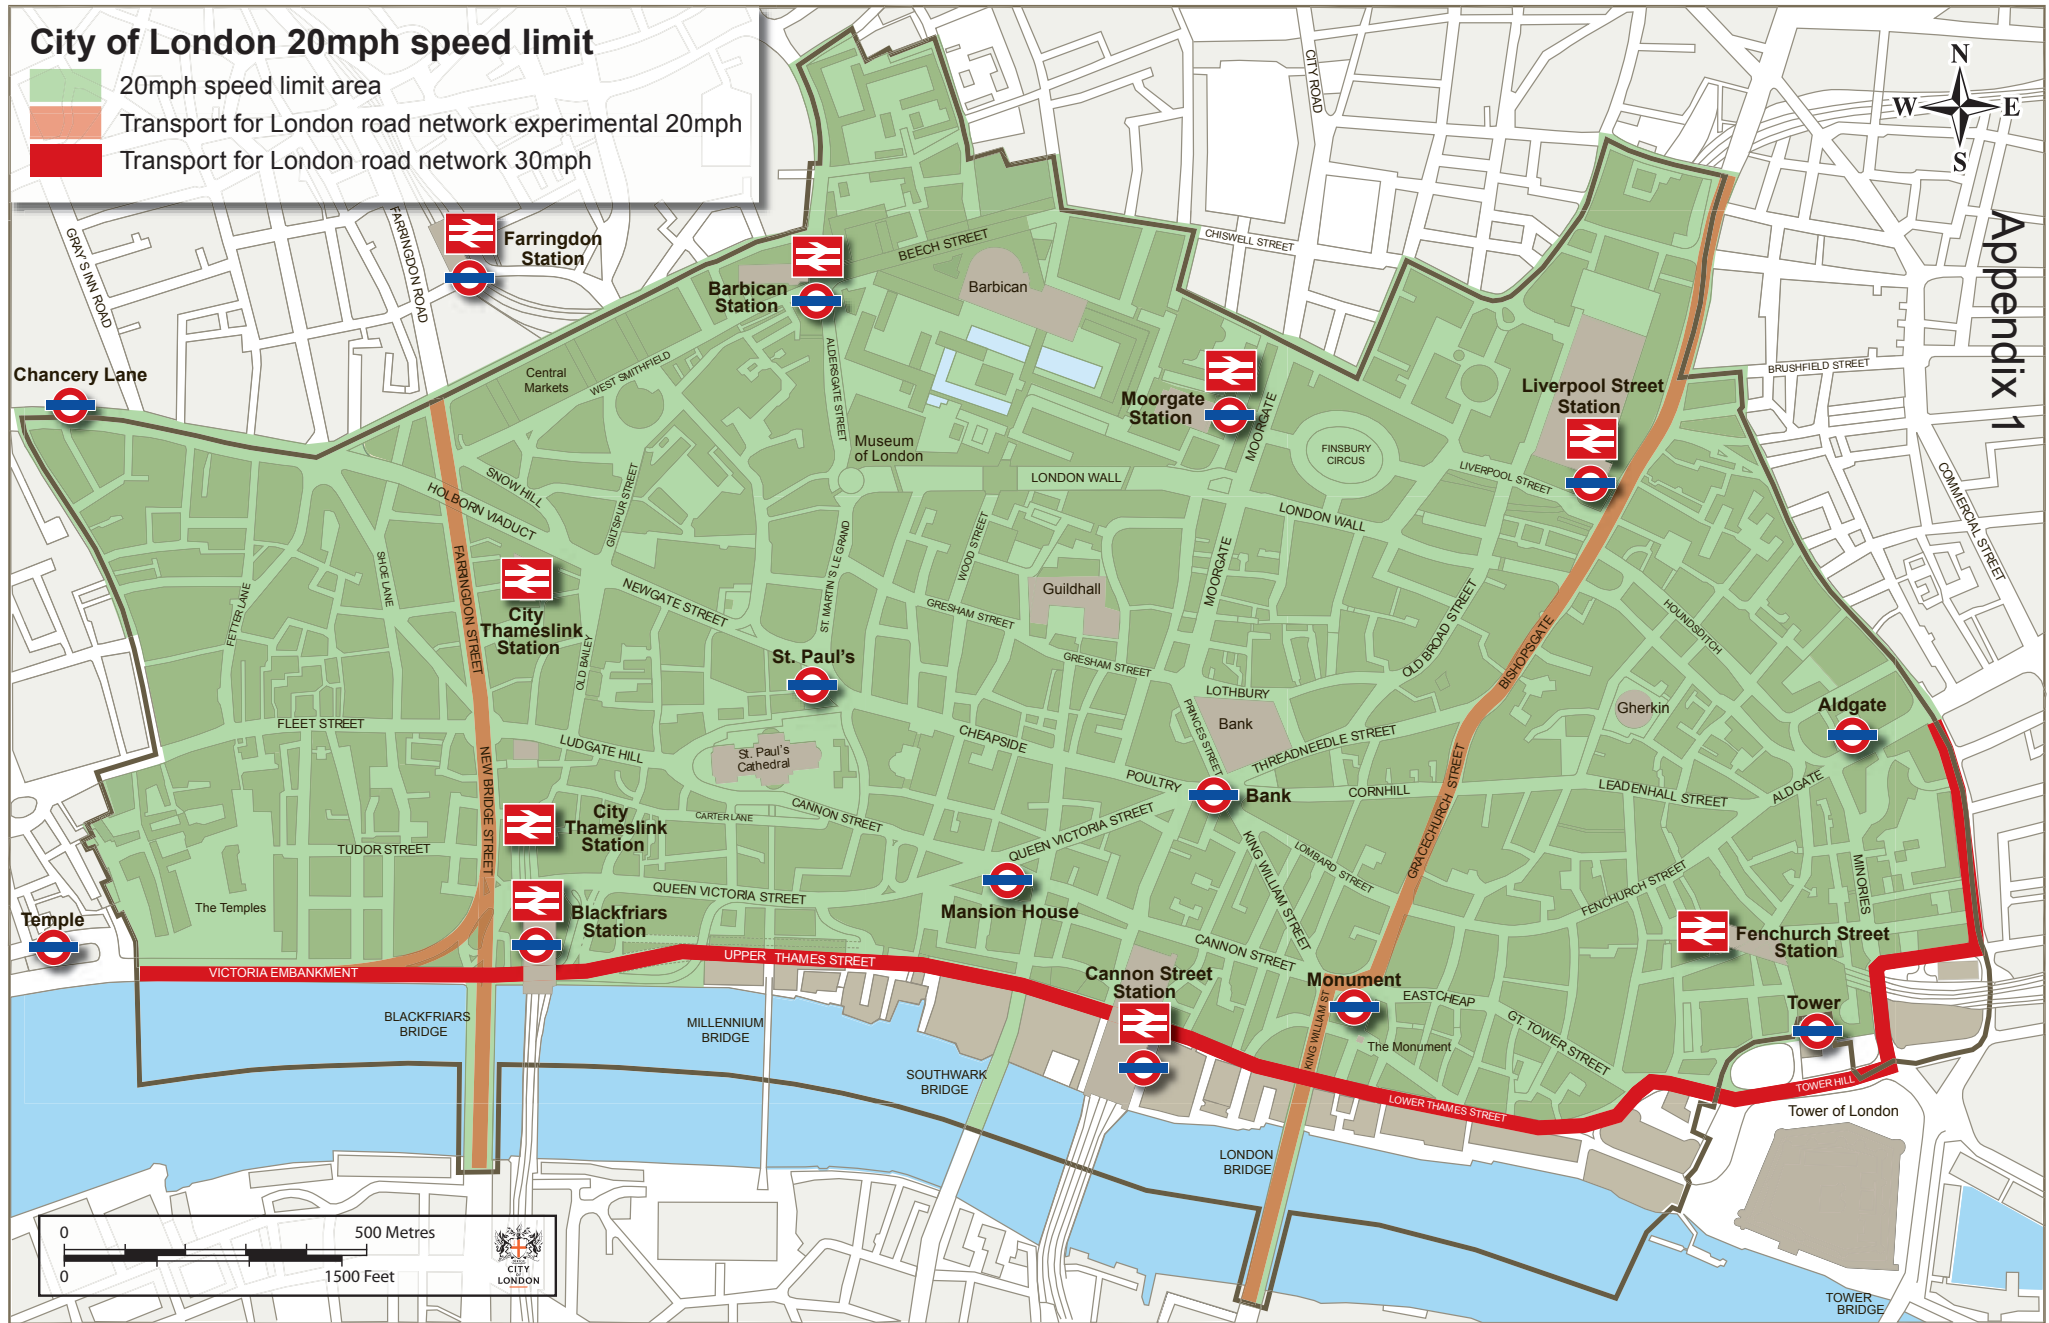

City of London 20mph speed limit

-  20mph speed limit area
-  Transport for London road network experimental 20mph
-  Transport for London road network 30mph

Based upon the Ordnance Survey mapping with the permission of the Controller of Her Majesty's Stationery Office © Crown Copyright. Unauthorised reproduction infringes Crown copyright and may lead to prosecution or civil proceedings. City of London Corporation, 100023243 2008.