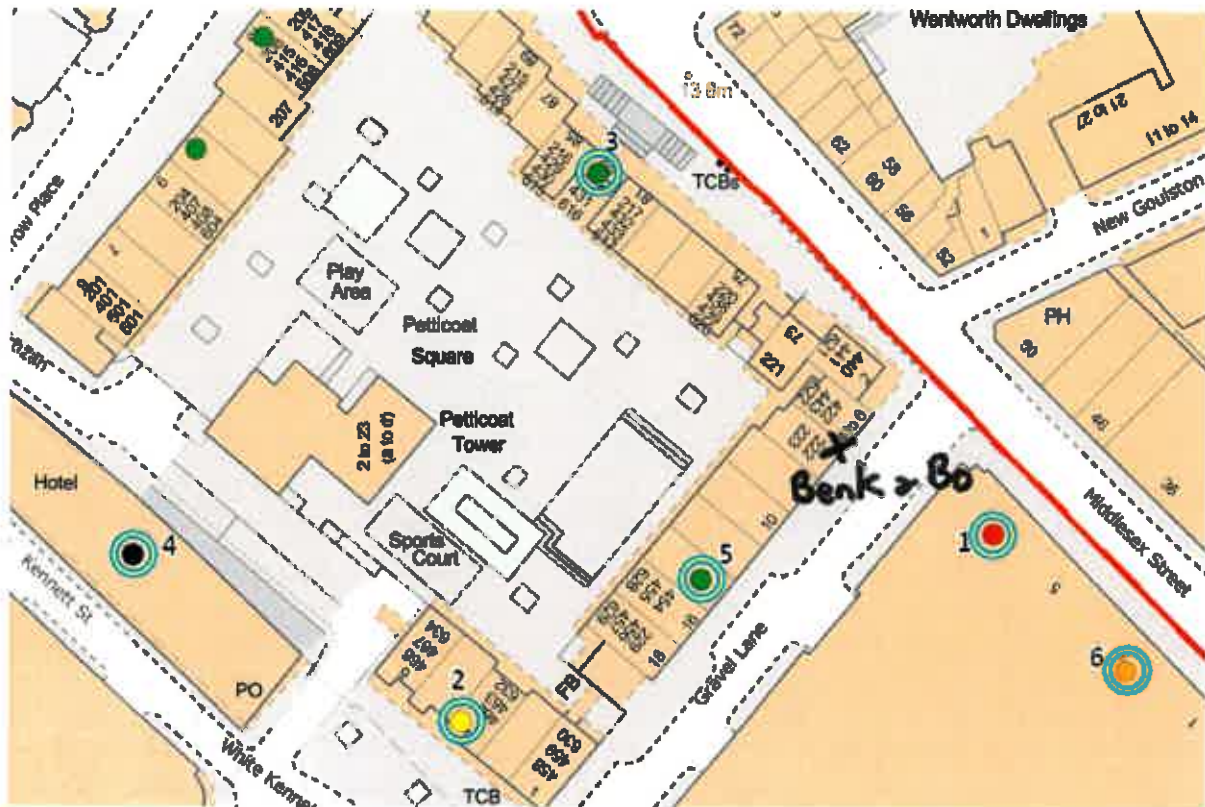

Premises Location Map

	Trade Name	Alcohol Closing Time	Late Night Refreshment Closing Time
1	Mumbai Square	Midnight	05:00
2	La Piazzetta	23:30	23:30
3	The Empanada Cafe	23:00	Unlicensed
4	Travelodge	24 Hours	05:00
5	Beer Hawk	20:00	Unlicensed
6	Mattarello	01:30	01:30