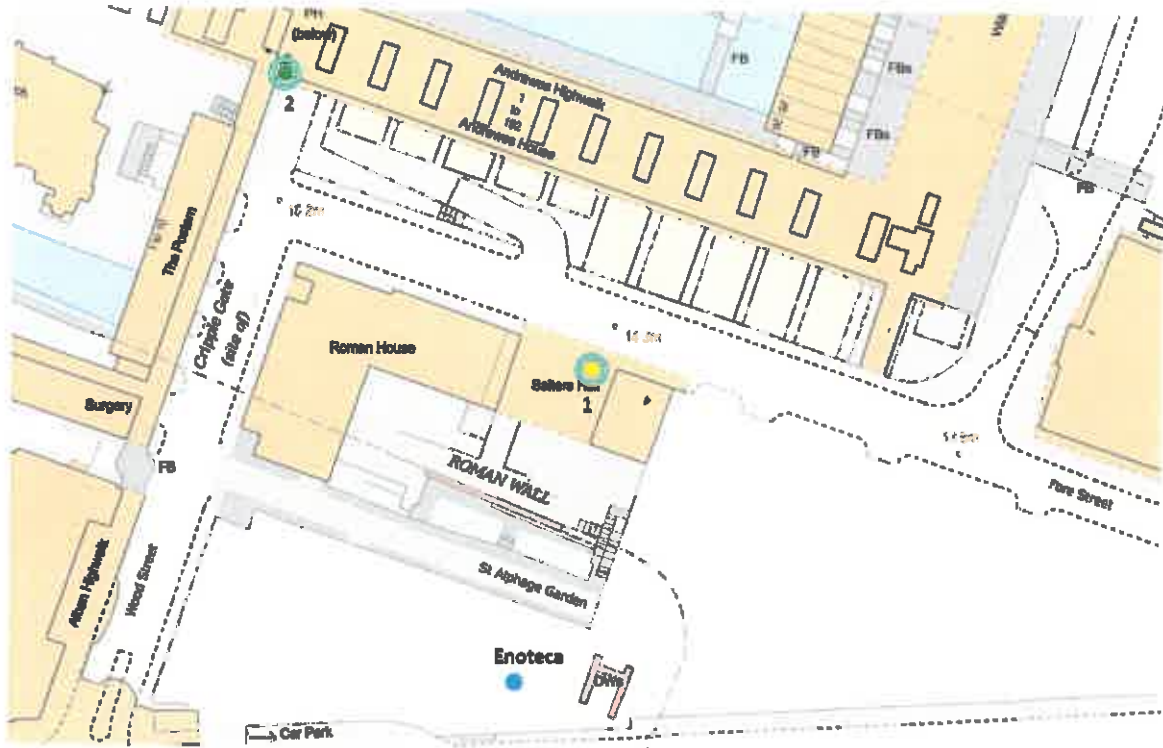

Premises Location Map

	Trade Name	Alcohol Closing Time
1	The Salters Company	Midnight
2	Wood Street Bar and Restaurant	23:00