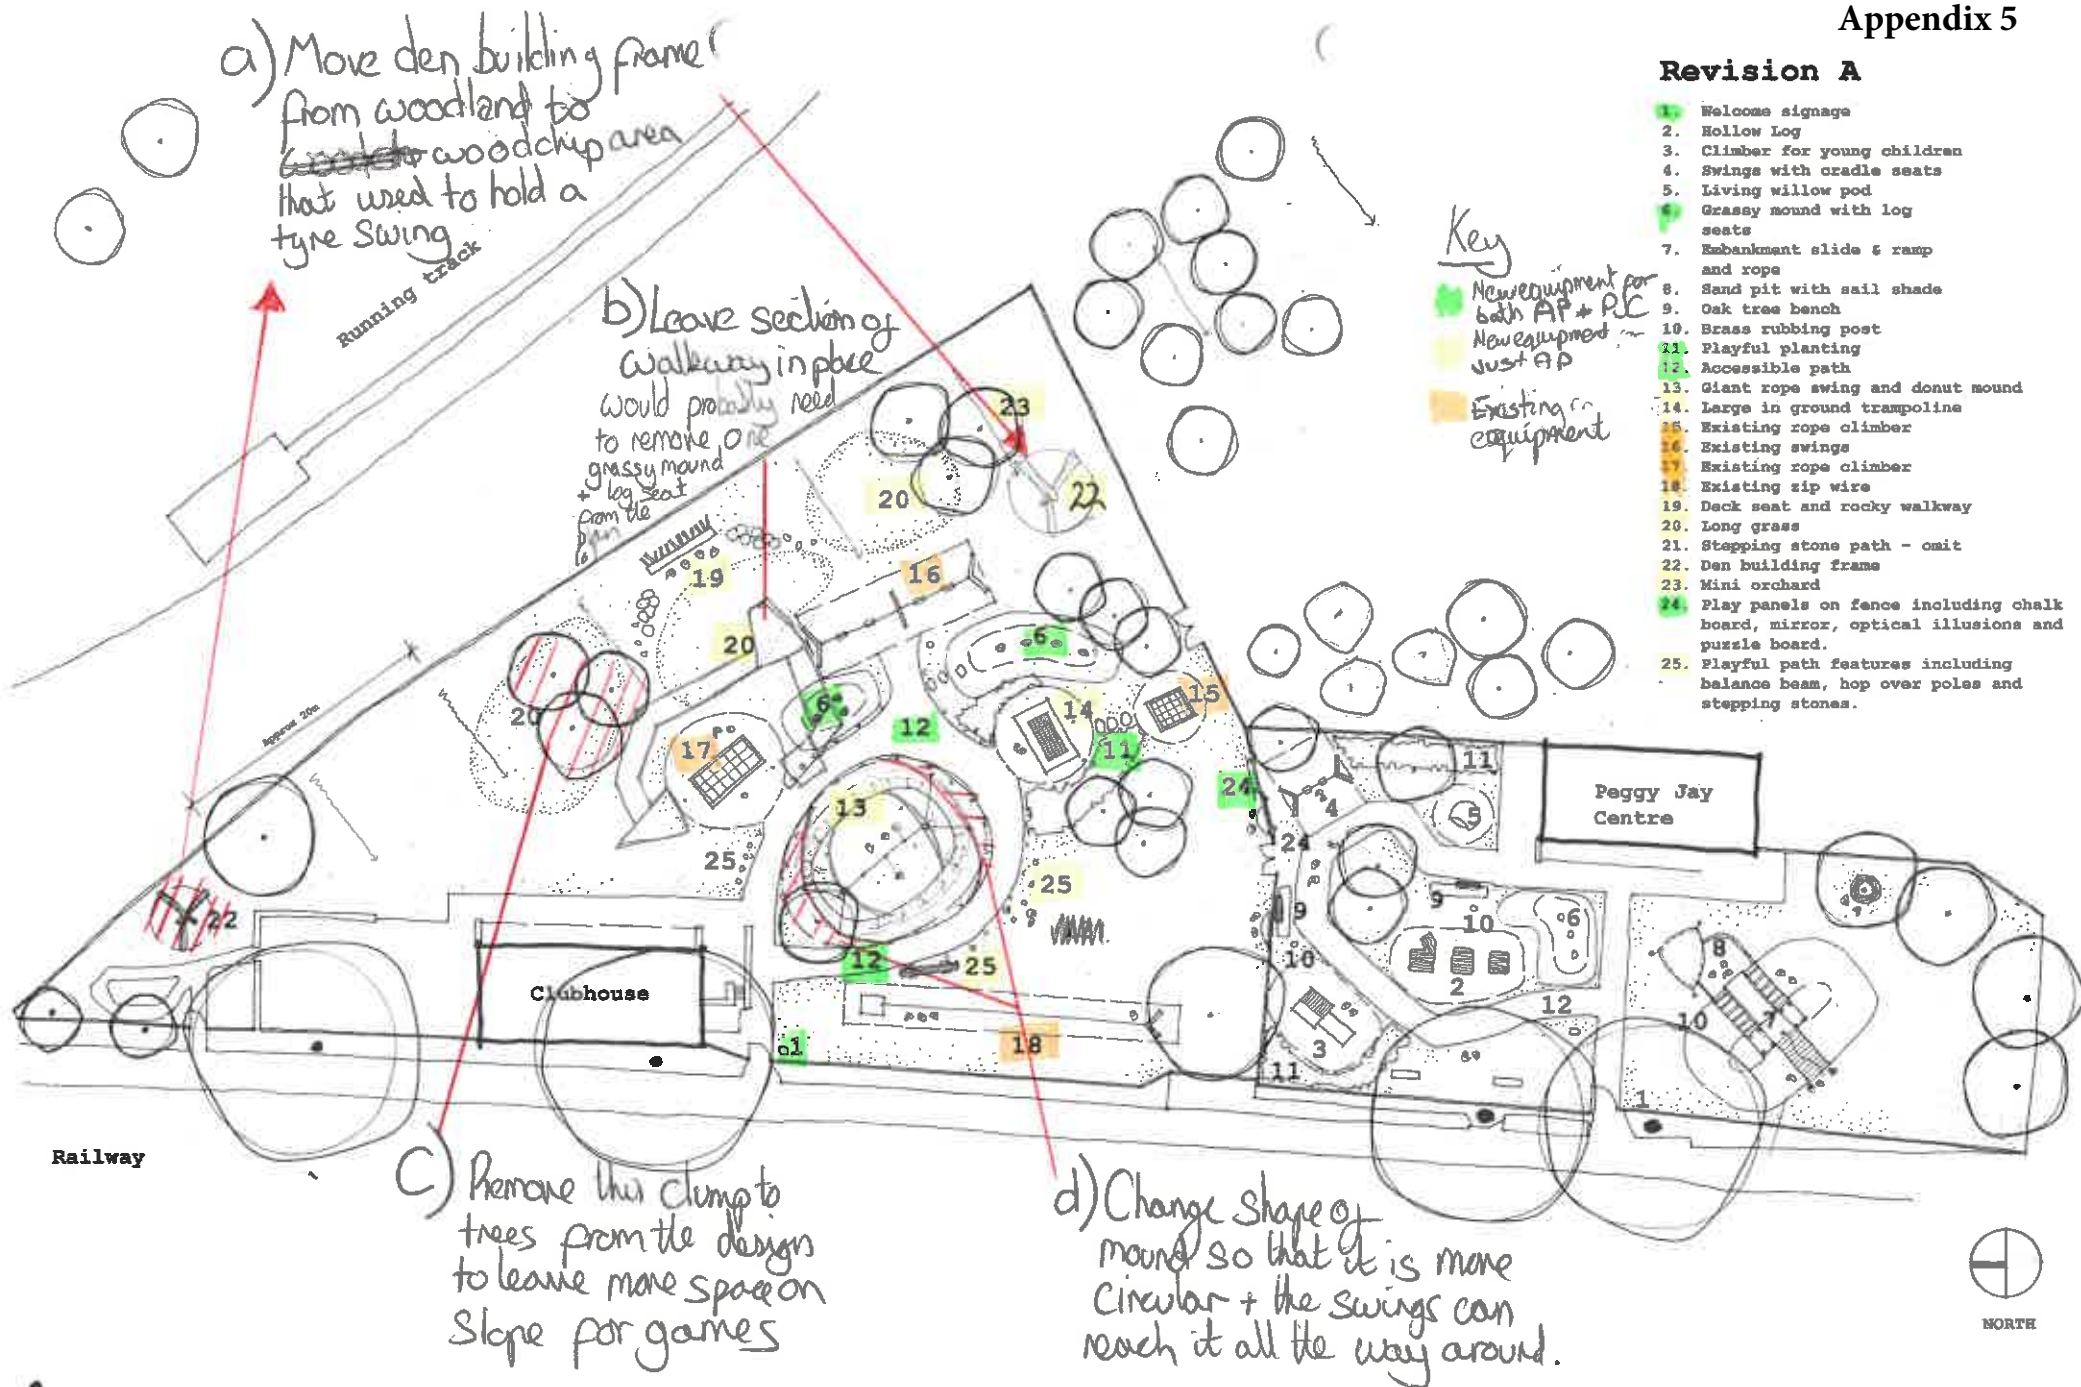

Revision A

- Key**
- New equipment for both AP + PC
  - New equipment just AP
  - Existing equipment
1. Welcome signage
  2. Hollow Log
  3. Climber for young children
  4. Swings with cradle seats
  5. Living willow pod
  6. Grassy mound with log seats
  7. Embankment slide & ramp and rope
  8. Sand pit with sail shade
  9. Oak tree bench
  10. Brass rubbing post
  11. Playful planting
  12. Accessible path
  13. Giant rope swing and donut mound
  14. Large in ground trampoline
  15. Existing rope climber
  16. Existing swings
  17. Existing rope climber
  18. Existing zip wire
  19. Deck seat and rocky walkway
  20. Long grass
  21. Stepping stone path - omit
  22. Den building frame
  23. Mini orchard
  24. Play panels on fence including chalk board, mirror, optical illusions and puzzle board.
  25. Playful path features including balance beam, hop over poles and stepping stones.