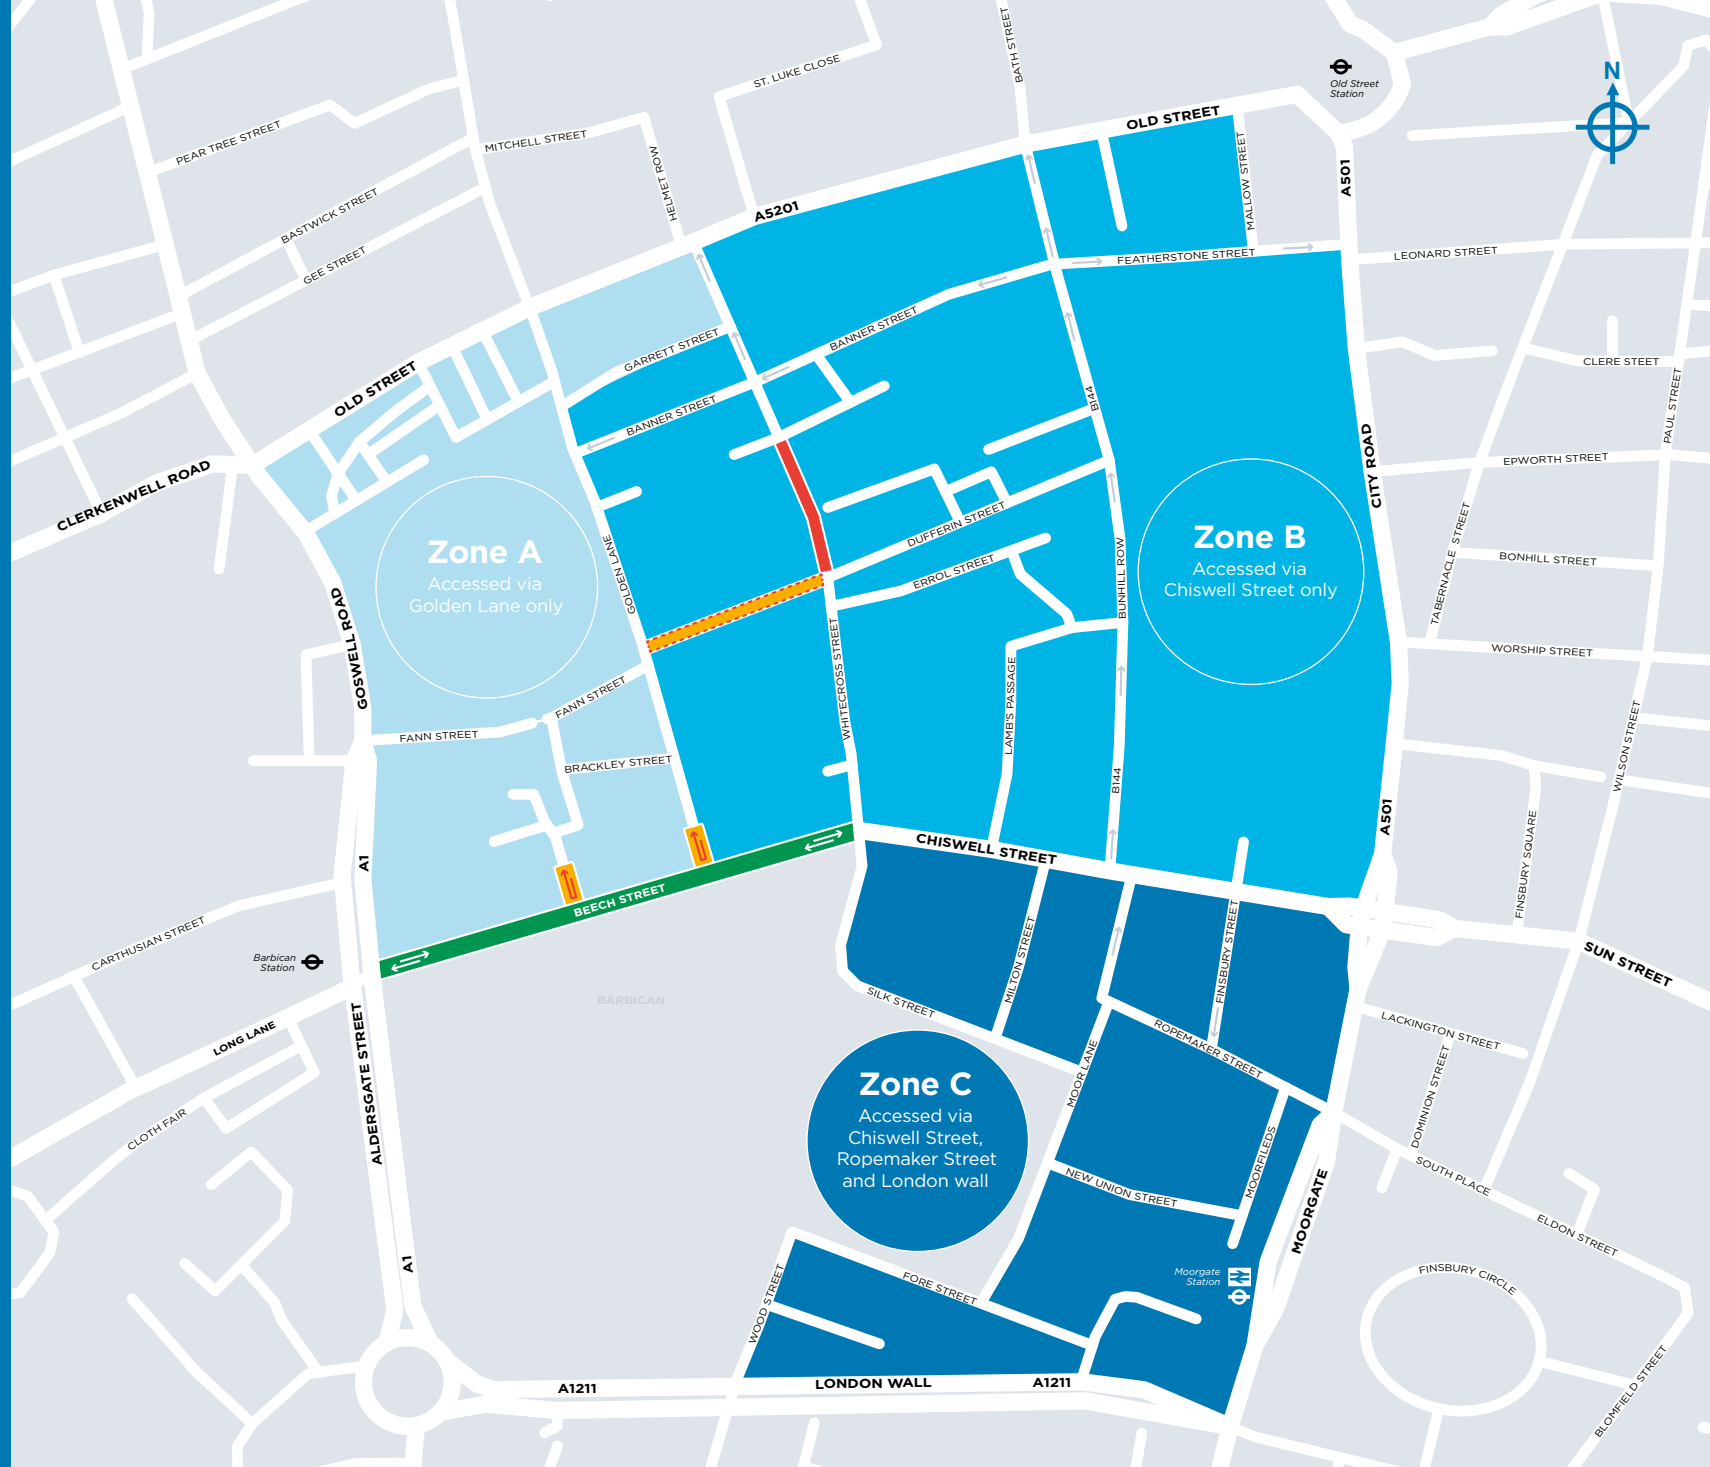

Access and restrictions at all times

Area map

Including zone access

No through road except zero emission vehicles.

Any vehicle may use Beech Street to access the Barbican Centre, resident and private carparks.

No through road except for cyclists
Bridgewater Street and Golden Lane

No through road
Fortune Street

Limited or no access
Whitecross Street Market

One-way only

Beech Street

Zero emissions

Access and restrictions at all times

Zone A

Access via: Golden Lane only

No through road except zero emission vehicles.

Any vehicle may use Beech Street to access the Barbican Centre, resident and private carparks.

No through road except for cyclists
Bridgewater Street and Golden Lane

Access via:
Chiswell Street
Ropemaker Street
London Wall

No through road except zero emission vehicles.

Any vehicle may use Beech Street to access the Barbican Centre, resident and private carparks.

No through road except for cyclists
Bridgewater Street and Golden Lane