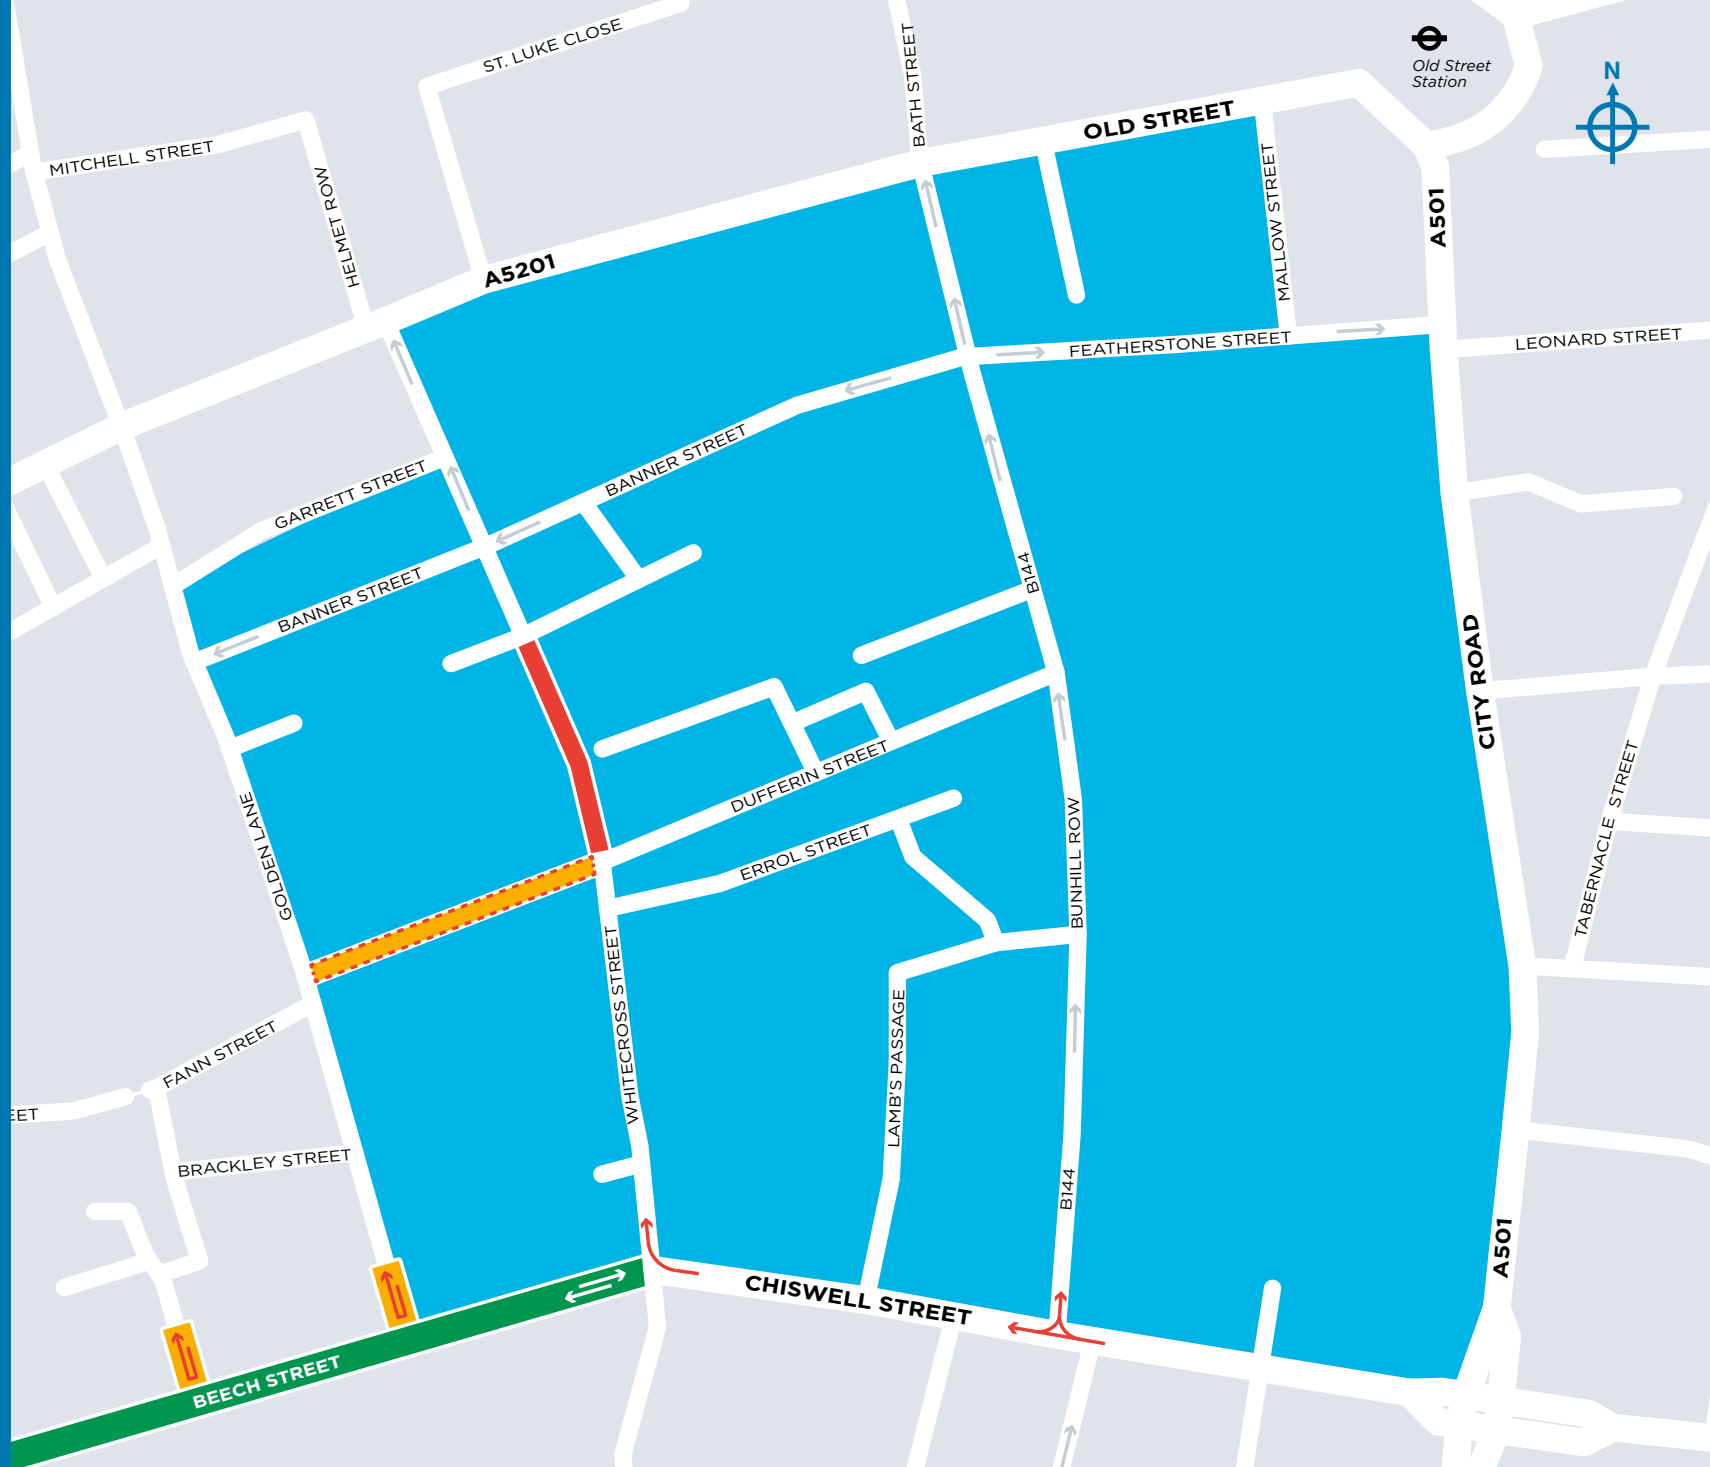

Access and restrictions at all times

Area map

Including zone access

No through road except zero emission vehicles.

Any vehicle may use Beech Street to access the Barbican Centre, resident and private carparks.

Access via: Chiswell Street only

No through road except zero emission vehicles.

Any vehicle may use Beech Street to access the Barbican Centre, resident and private carparks.

No through road except for cyclists
Bridgewater Street and Golden Lane

Permitted movement for all vehicles

No through road
Fortune Street

Limited or no access
Whitecross Street Market

One-way only

Beech Street

Zero emissions

Access and restrictions at all times

Zone C

Access via:
Chiswell Street
Ropemaker Street
London Wall

No through road except zero emission vehicles.

Any vehicle may use Beech Street to access the Barbican Centre, resident and private carparks.

No through road except for cyclists
Bridgewater Street and Golden Lane