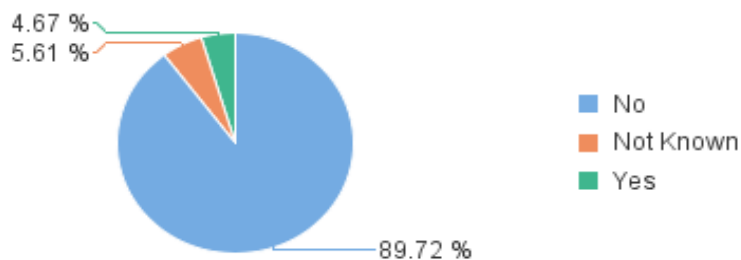

51 to 60	32	552
61 and over	9	201
Sum:	107	1391

Covid absence cases by Sex

Covid Absence cases by Ethnicity

Covid Absence cases by Disabled

Covid Absences cases by Age band