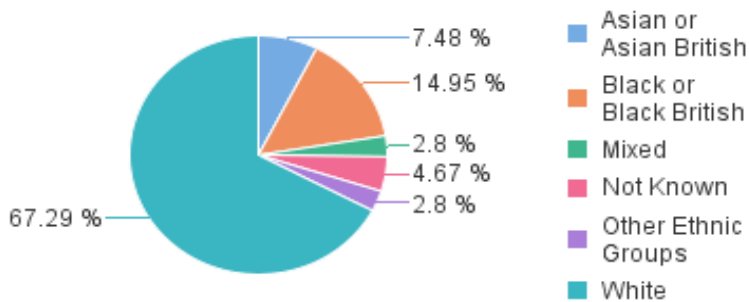

Covid Absence cases by Ethnicity