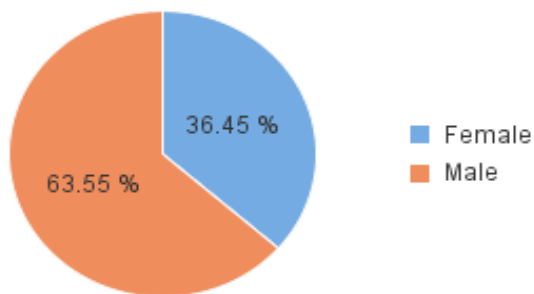

Covid absence cases by Sex