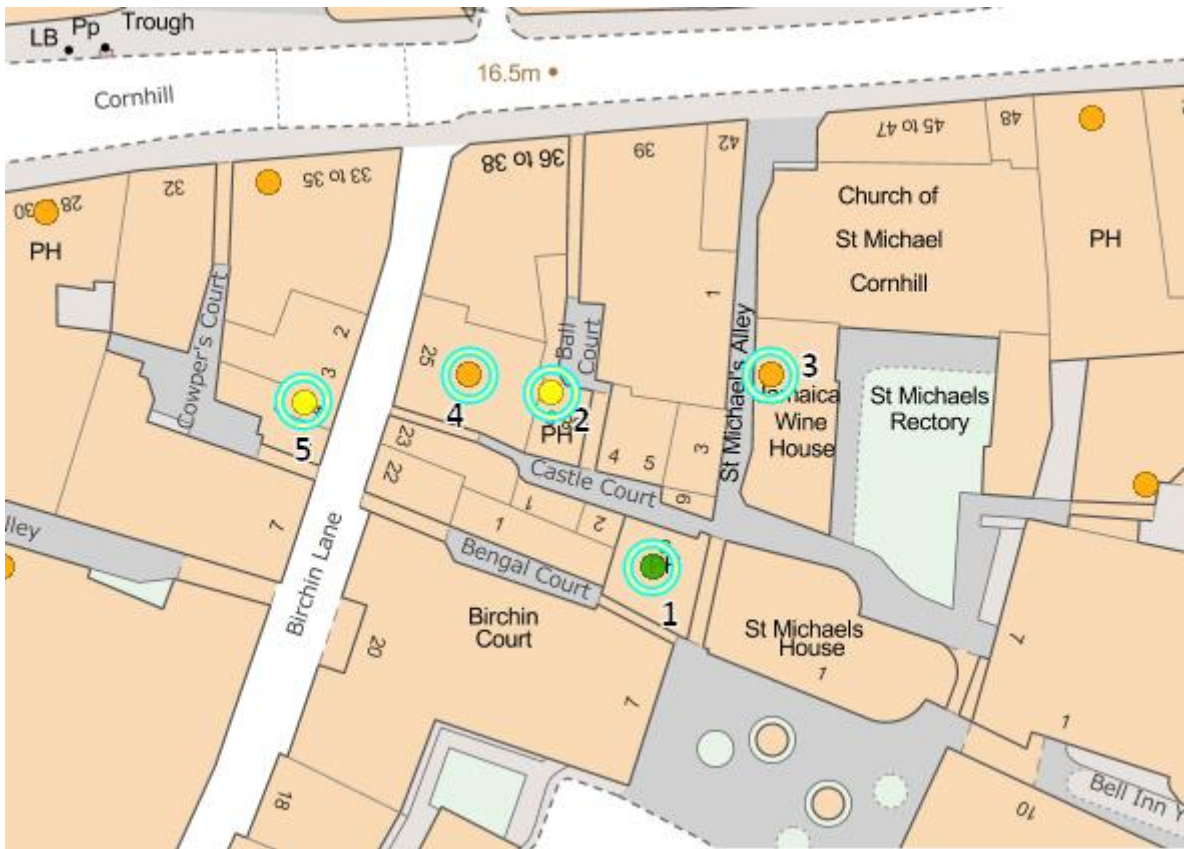

Premises Location Map

	Trade Name	Alcohol Closing Time	Late Night Refreshment Closing Time
1	The George & Vulture	23:00	Unlicensed
2	Simpsons Tavern	23:00	Unlicensed
3	Jamaica Wine House	Midnight	00:30
4	Number 25	02:00	02:00
5	Brand Finance PLC	Midnight	Midnight