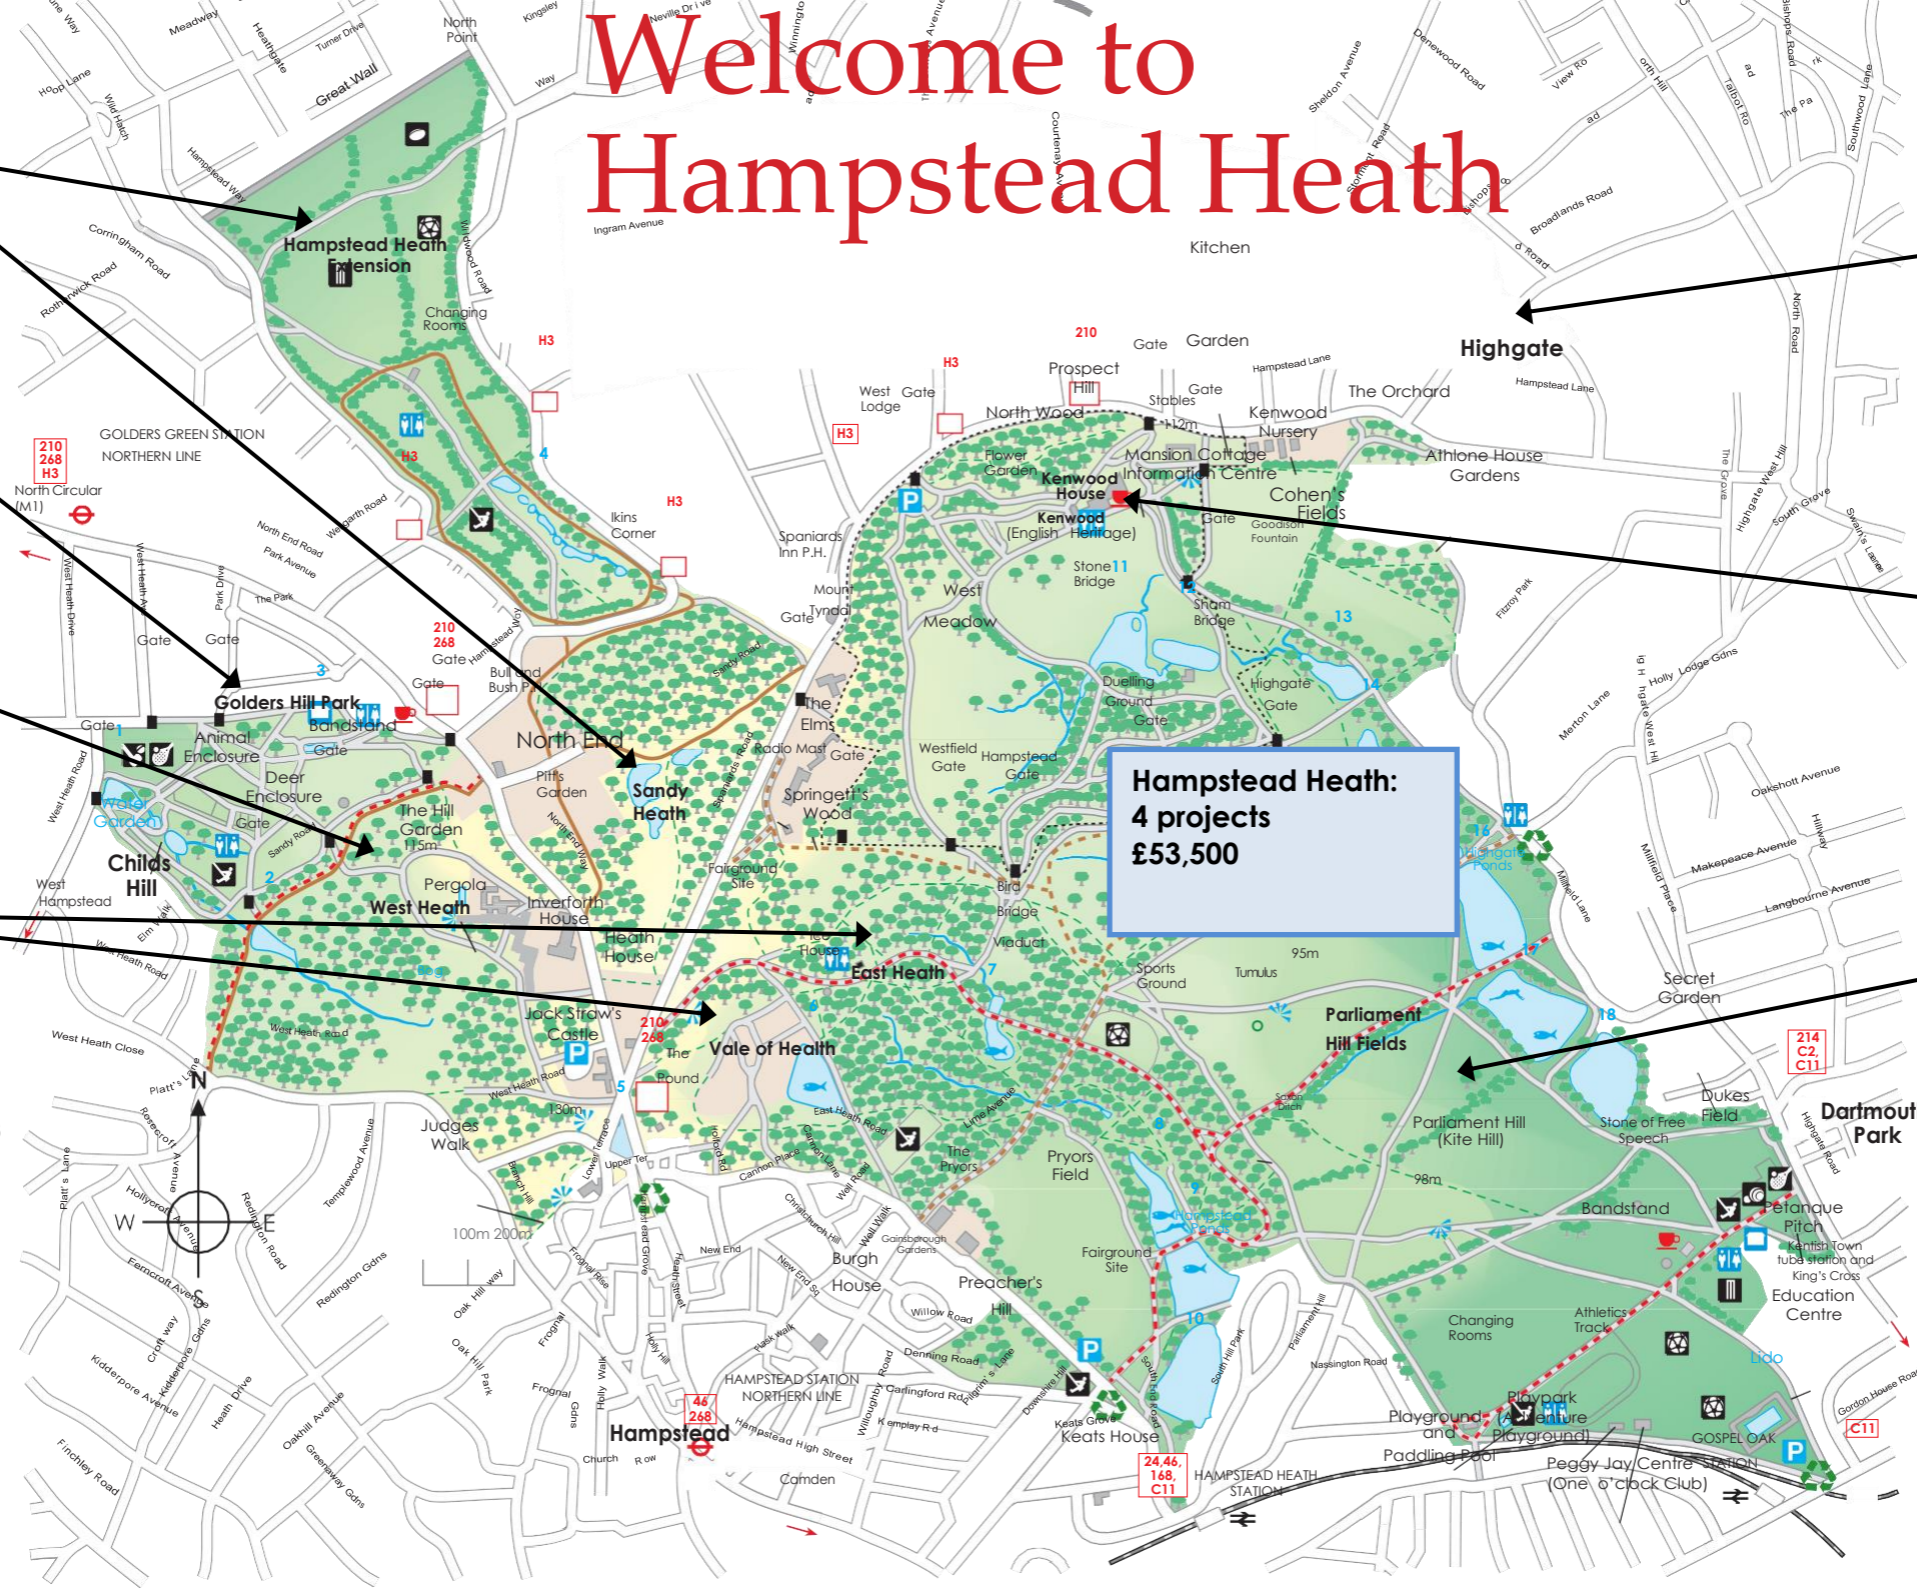

Welcome to Hampstead Heath

Sandy Heath and Heath Extension:
No projects scheduled

Golders Hill Park:
No projects scheduled

West Heath:
No projects Scheduled

Vale of Heath and East Heath:
No projects scheduled

Highgate:
3 projects
£18,500

Kenwood:
No projects scheduled

Hampstead Heath:
4 projects
£53,500

Parliament Hill Fields:
10 projects
£204,800

© Crown Copyright and database right 2014.
Ordnance Survey Licence number 100023243
City of London Corporation.