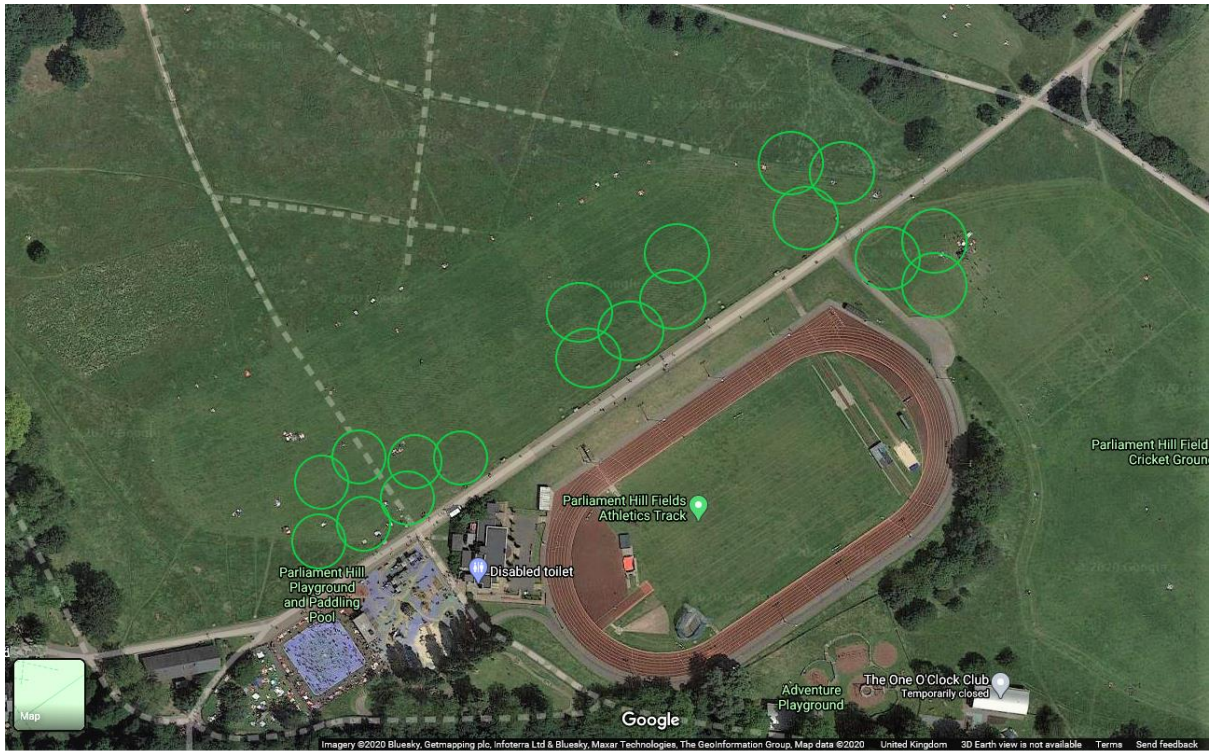

## Appendix 2

Figure 1 - Areas for additional tree planting along Highgate Road boundary.

Figure 2 - DPNF proposal for line of trees along the Broad Walk.

Figure 3 – City Corporation proposal for additional tree planting along the Broad Walk.