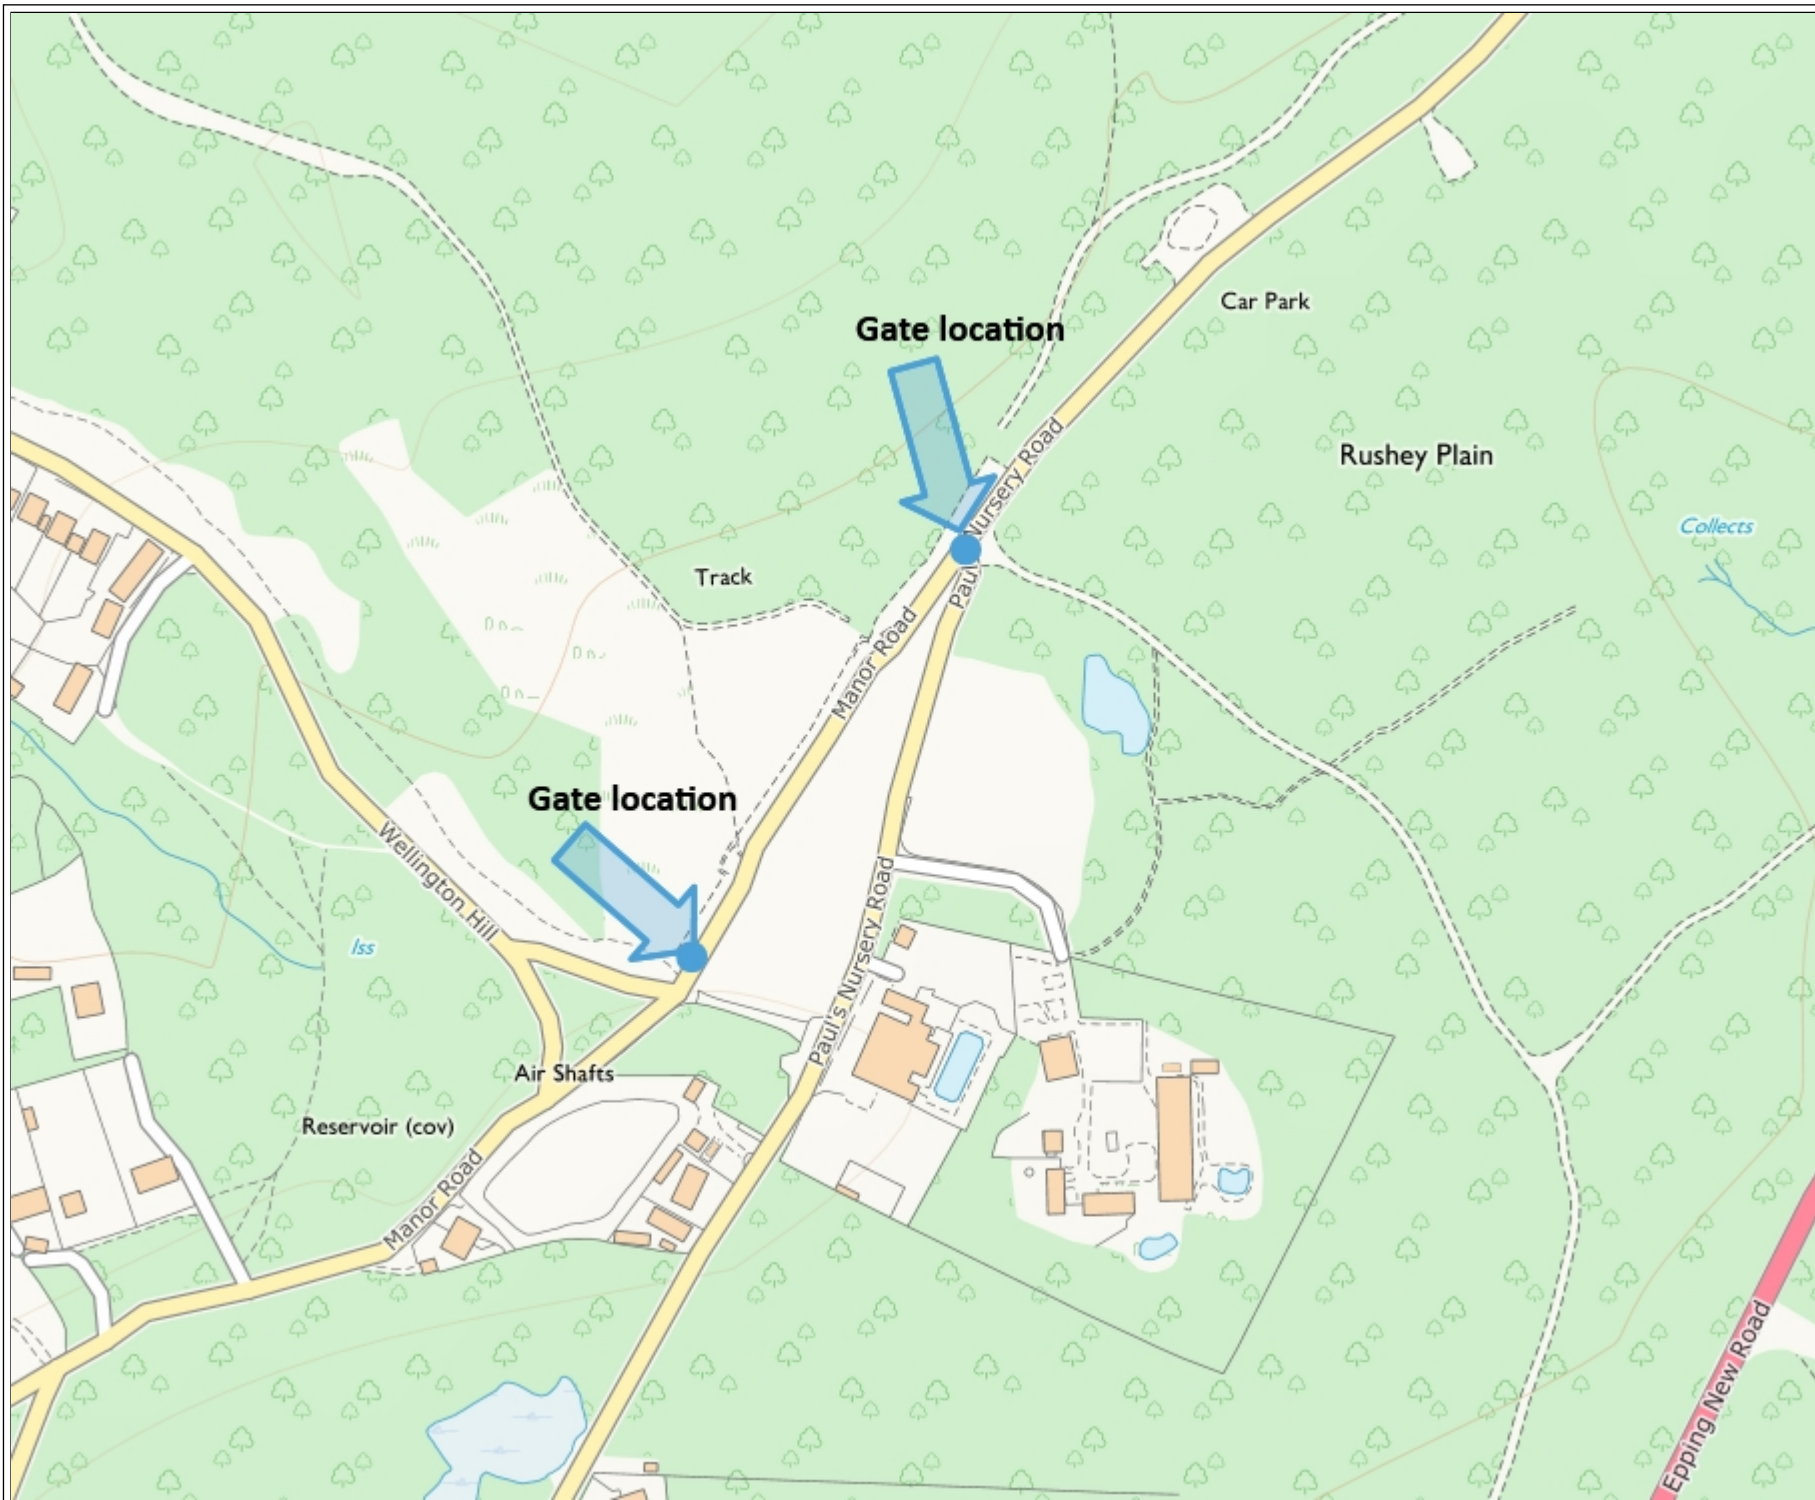

**ETRO gate location
Manor Road High
Beech**

Created By:
M D Newnham Head
Keeper
Date Created
8 Oct 2020

© Crown copyright and
database rights 2020 OS
100023243