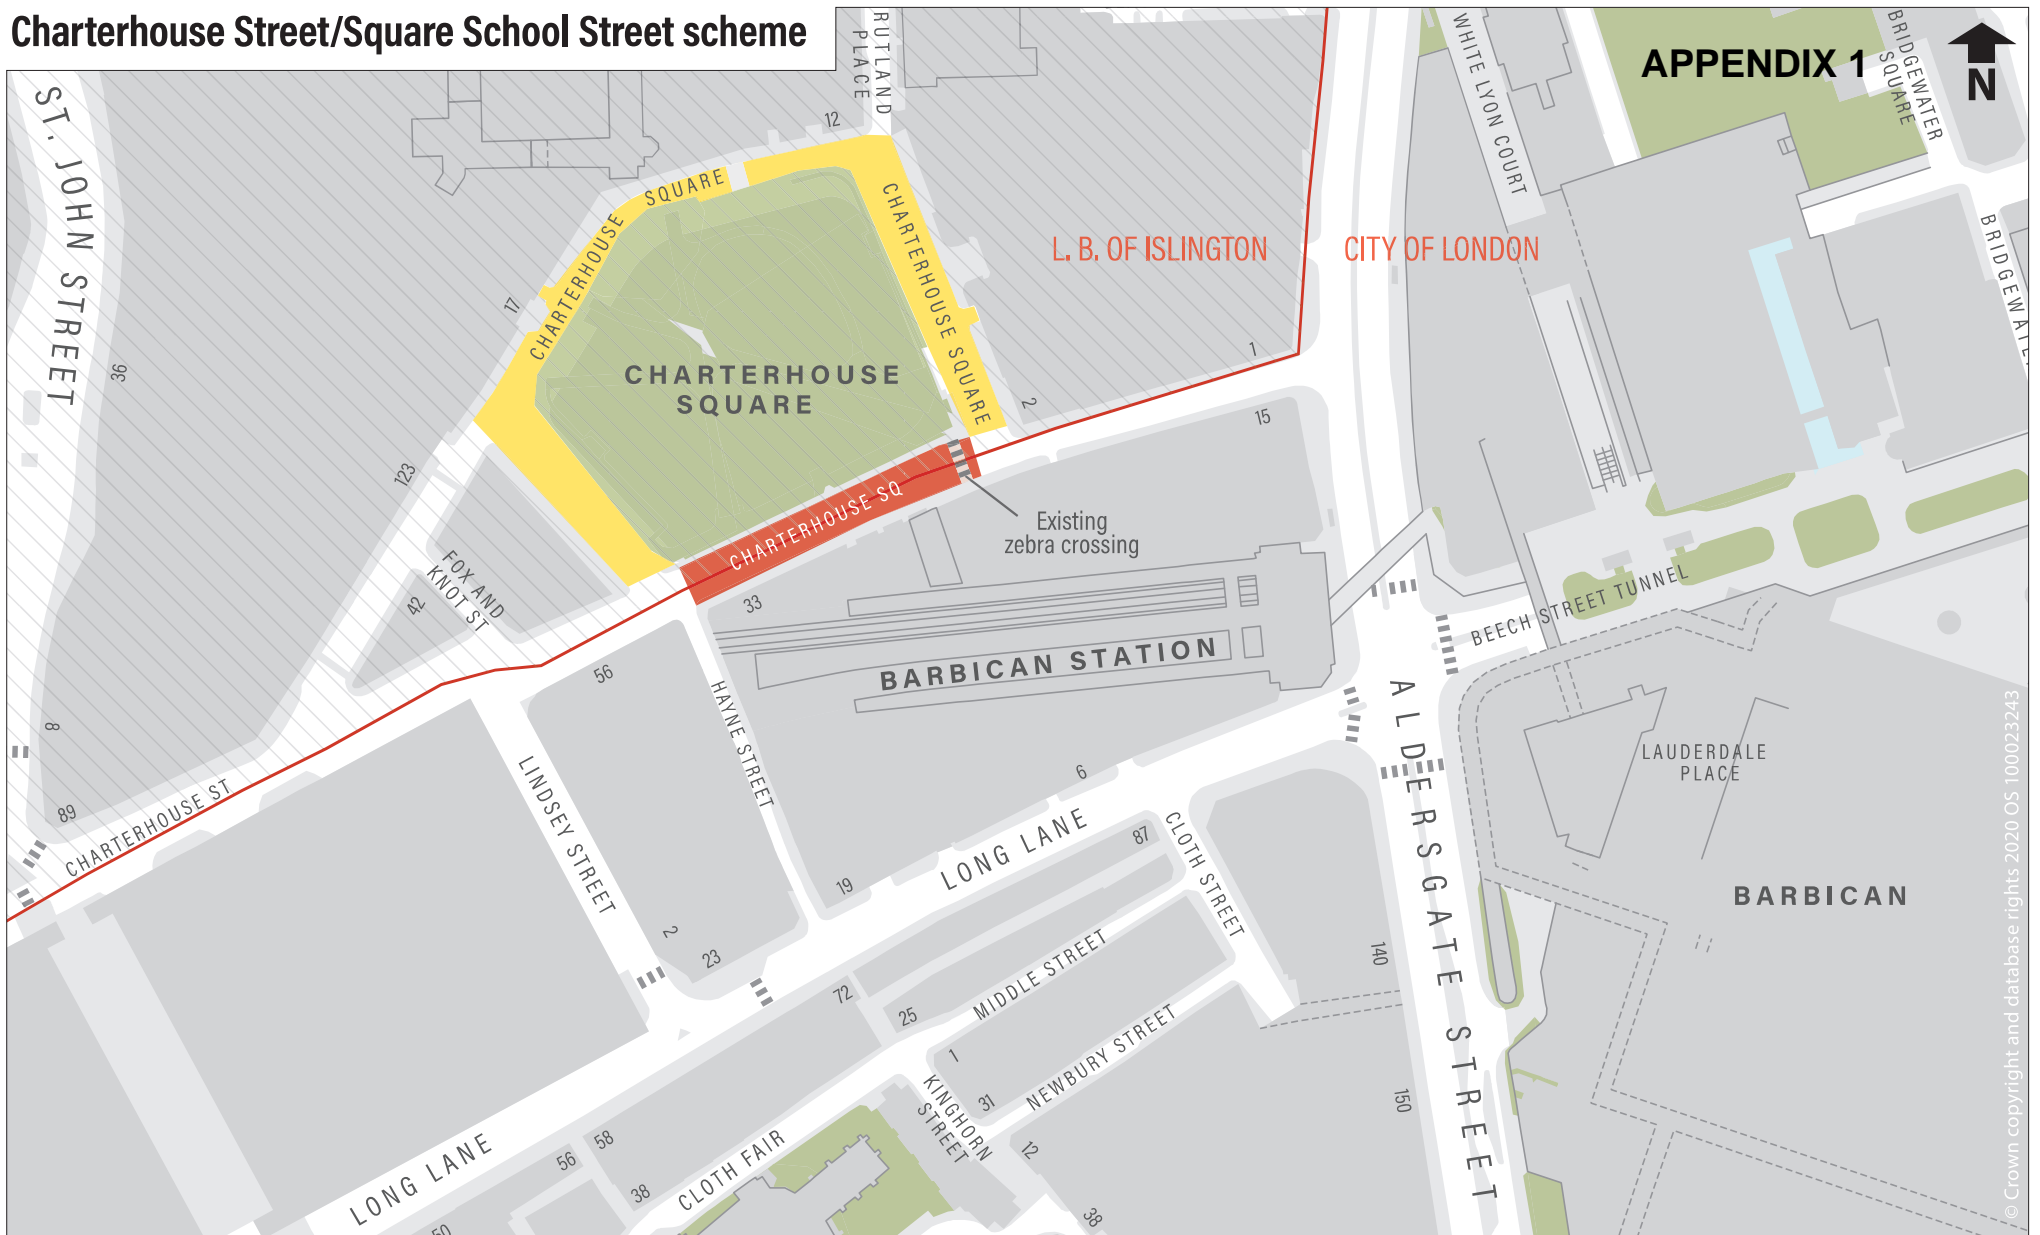

Charterhouse Street/Square School Street scheme

APPENDIX 1

Key

- Private street
- No motor vehicles Monday - Friday 8.15 - 9.15 am & 3 - 4 pm
- Borough Boundary

© Crown copyright and database rights 2020 OS 100023243