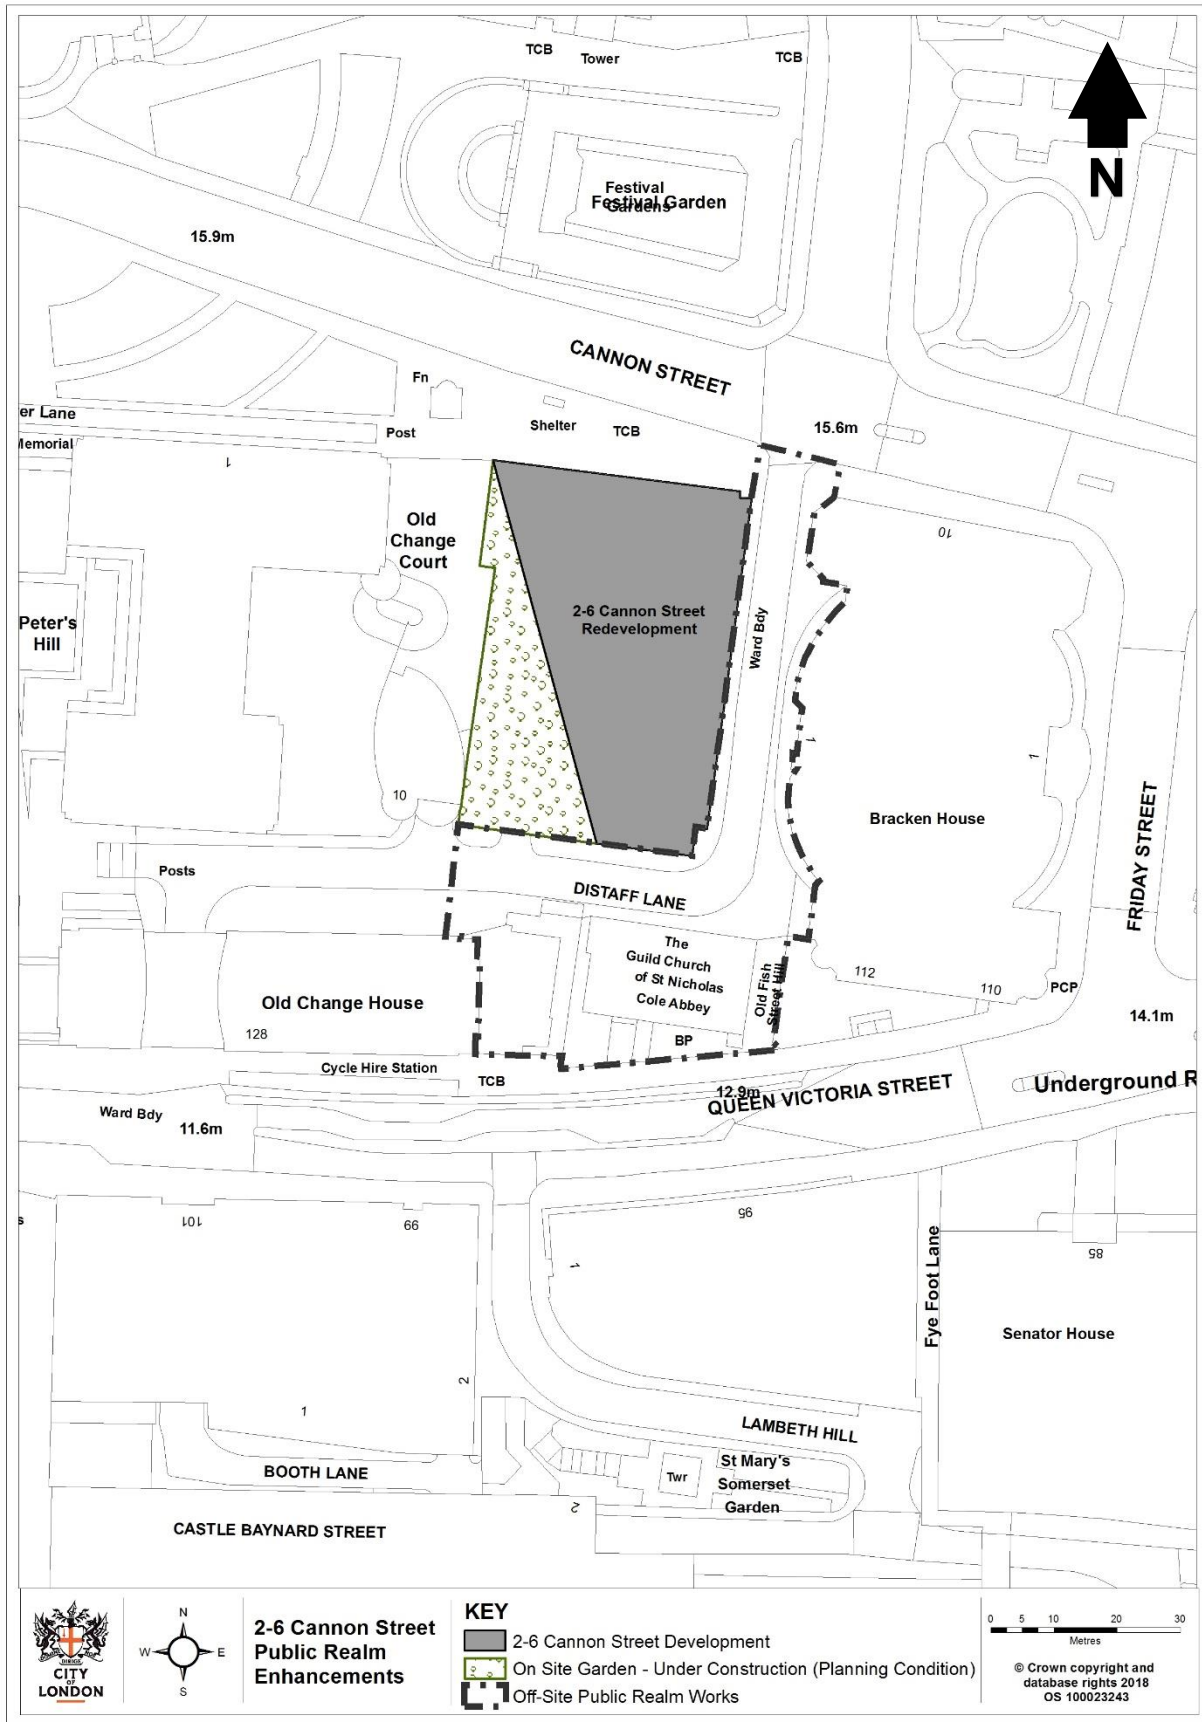

Appendix 2: Site Plan

**2-6 Cannon Street
Public Realm
Enhancements**

KEY

- 2-6 Cannon Street Development
- On Site Garden - Under Construction (Planning Condition)
- Off-Site Public Realm Works

© Crown copyright and
database rights 2018
OS 100023243

Appendix 2: Project Phase Plan

Appendix 2: General Arrangement Plan Snapshot