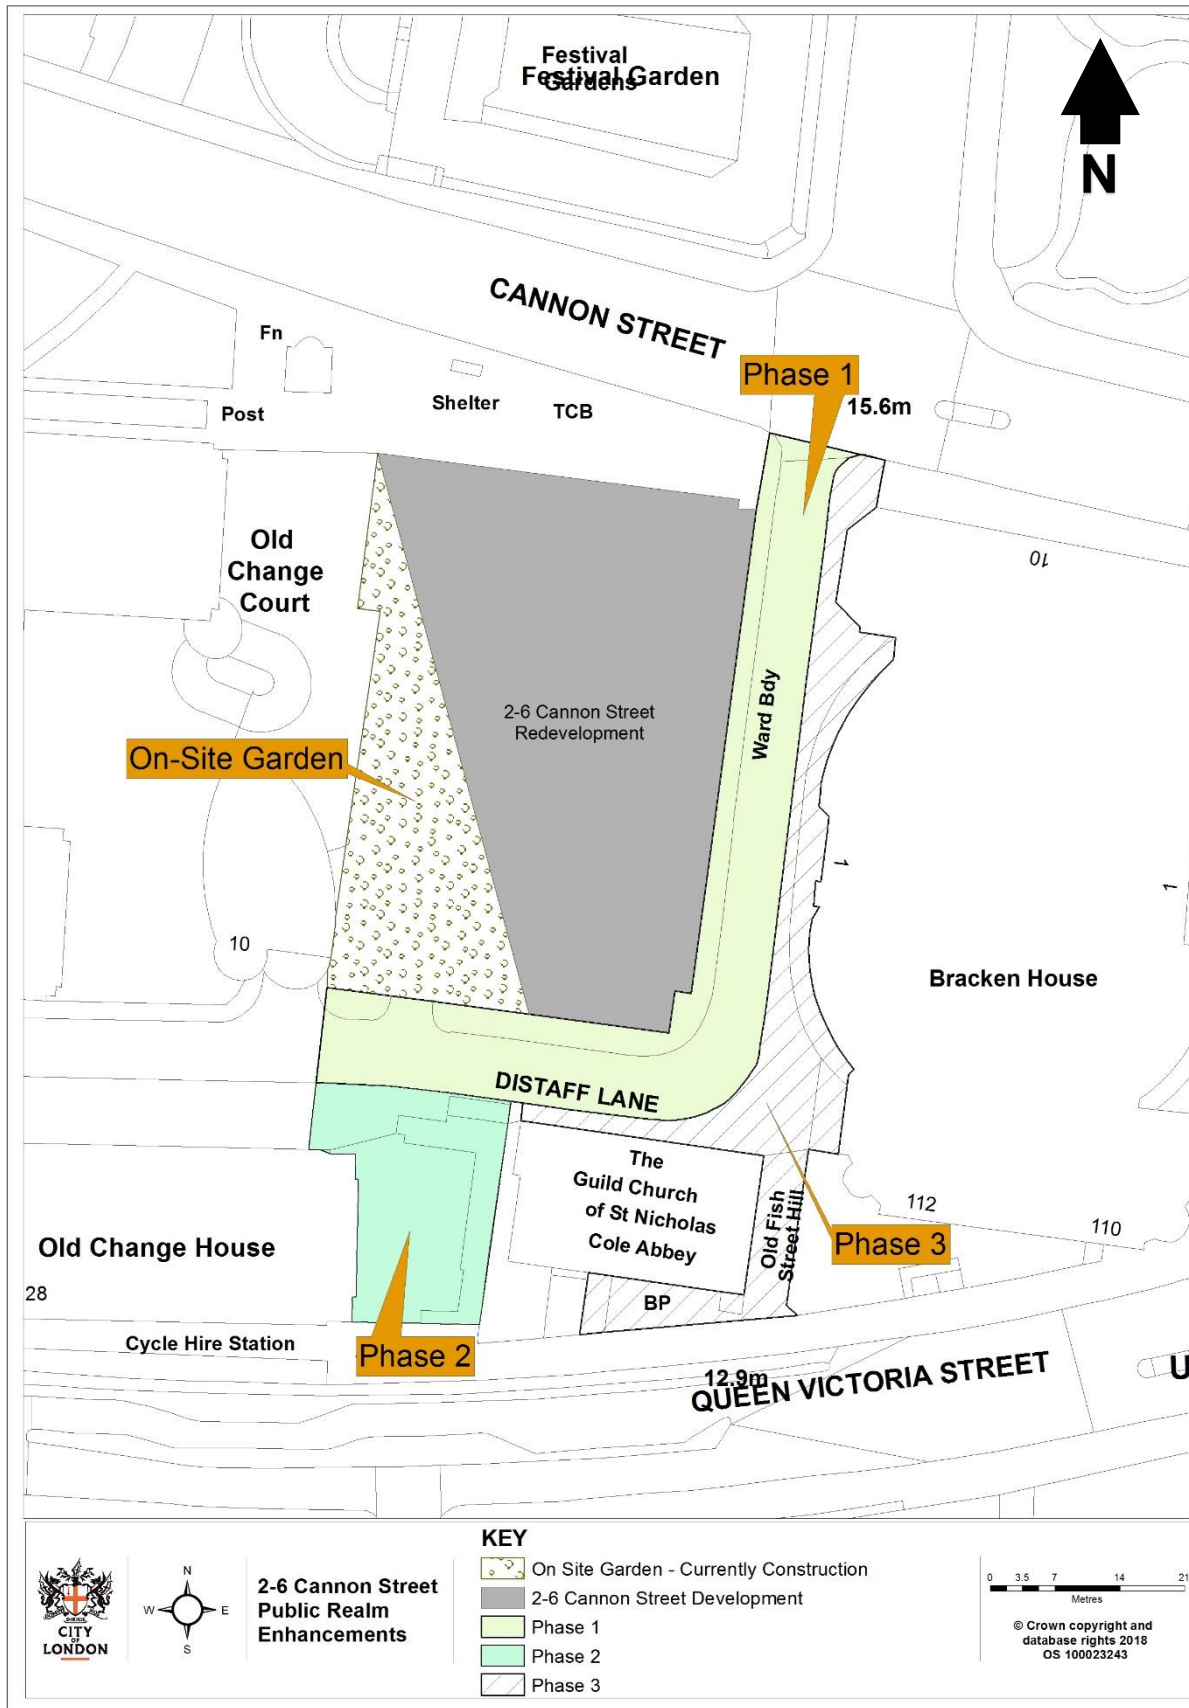

Appendix 2: Site Plan

**2-6 Cannon Street
Public Realm
Enhancements**

KEY

- 2-6 Cannon Street Development
- On Site Garden - Under Construction (Planning Condition)
- Off-Site Public Realm Works

© Crown copyright and
database rights 2018
OS 100023243

Appendix 2: Project Phase Plan

Appendix 2: General Arrangement Plan Snapshot