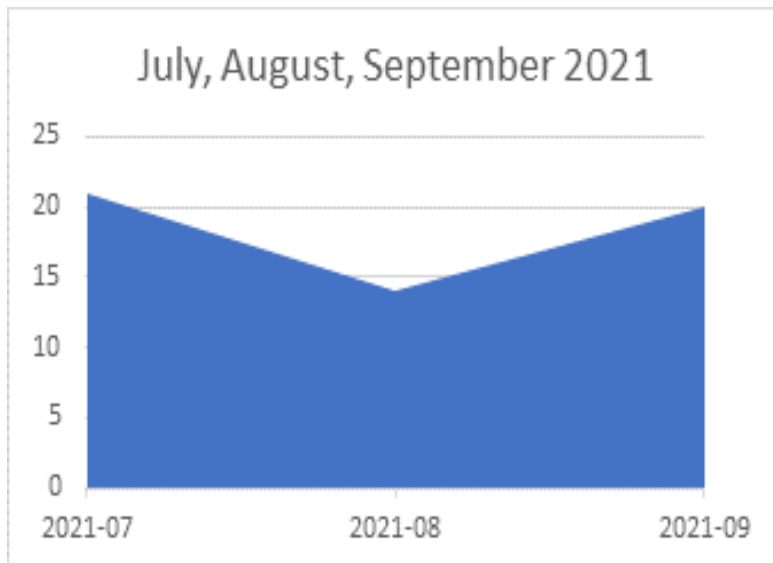

Common Assaults represented the majority of offending with 42 % of reports this period.

VAP by Month

Note VAP means Violence against Persons and LP means Licensed Premises

July and September are the peak months for Violence Against Person offences with 20 & 21 crimes each.