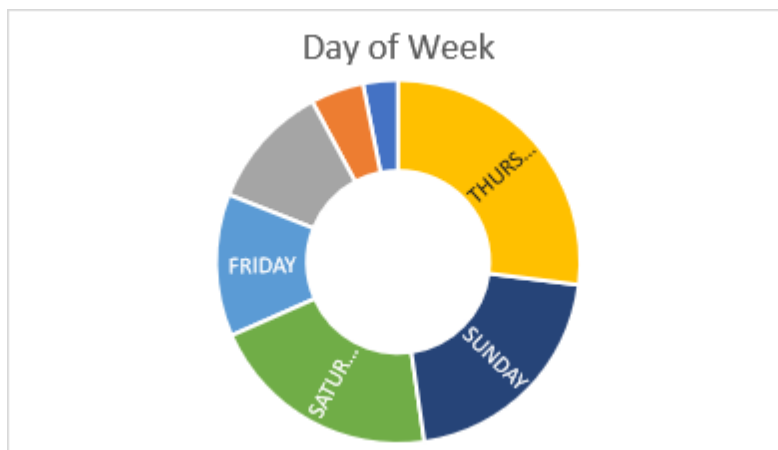

Thursday accounted for the majority of VAP offences. It would appear to be the case that Thursday has become the favoured night ahead of Friday potentially because of the working from home and long weekend opportunities of Friday's.