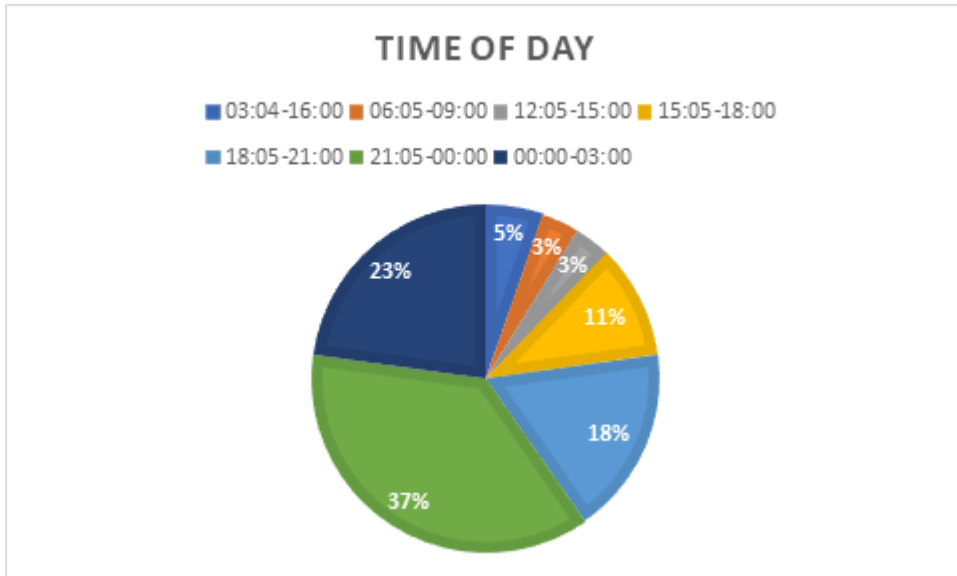

Common Assaults represented the majority of offending with 42 % of reports this period.

### VAP by Month

*Note VAP means Violence against Persons and LP means Licensed Premises*

July and September are the peak months for Violence Against Person offences with 20 & 21 crimes each.

Thursday accounted for the majority of VAP offences. It would appear to be the case that Thursday has become the favoured night ahead of Friday potentially because of the working from home and long weekend opportunities of Friday's.

Offending between 2100-0000 Hours is the peak time for Violence Against Person Offences at Licensed Premises during this period.