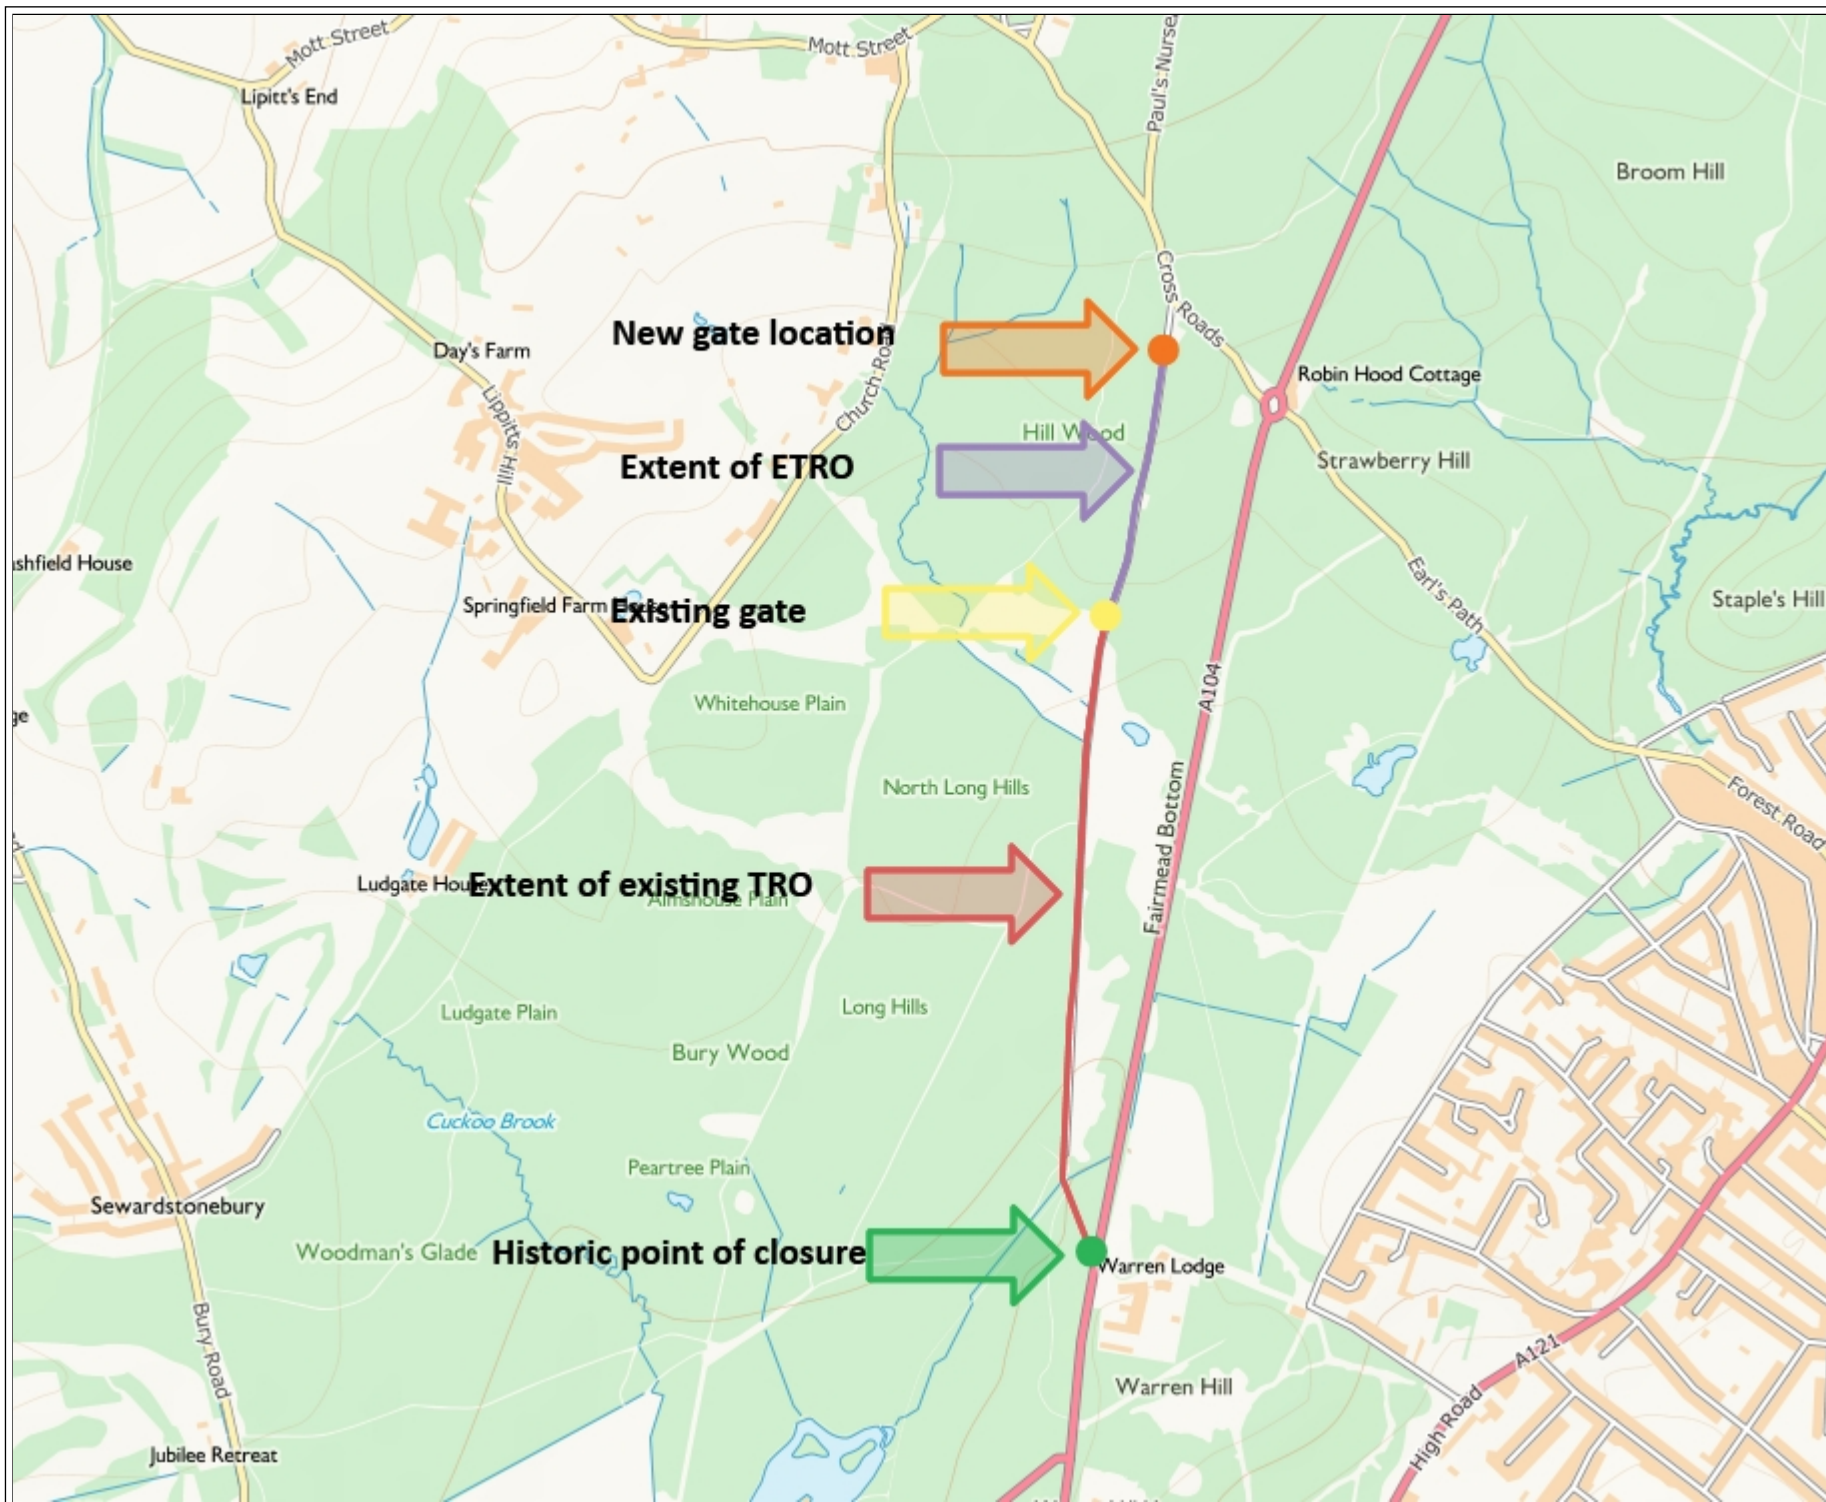

**Appendix 1:
Fairmead Road
ETRO**

Created By:
Tristan Vetta

Date Created
28 Feb 2020

0 99 198 397
Metres

© Crown copyright and
database rights 2019 OS
100023243