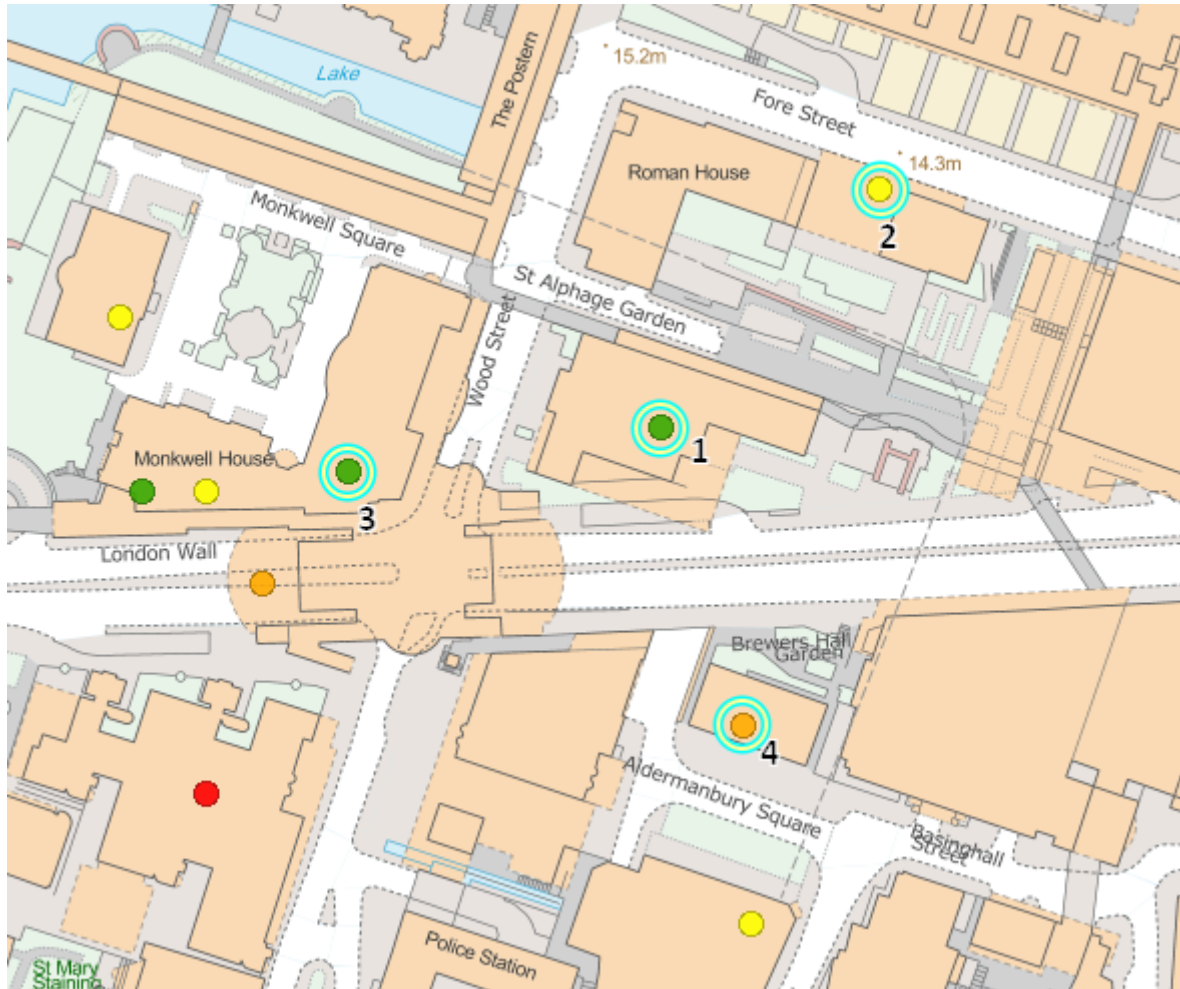

Premises Location Map

	Trade Name	Alcohol Closing Time	Late Night Refreshment Closing Time
1	Daisy Green	22:30	Unlicensed
2	The Salters Company	Midnight	Unlicensed
3	Gather & Gather, Lloyds Bank Plc	22:00	Unlicensed
4	Worshipful Company of Brewers	Midnight	01:00