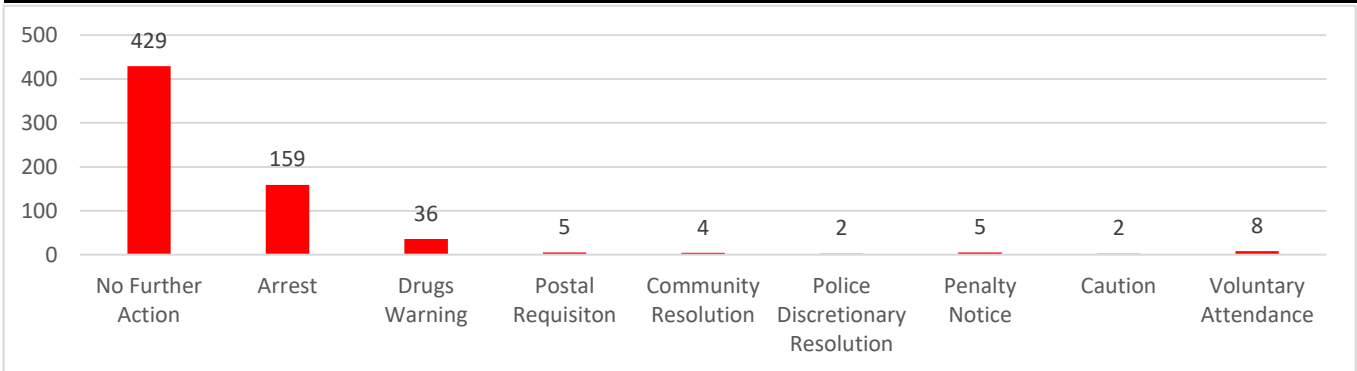

Stop and Search Summary Q4 2021/22 (1st January - 31st March 2022)

Reason for Stop

Outcome of Stop

Subject Self Defined Ethnicity

Subject Gender