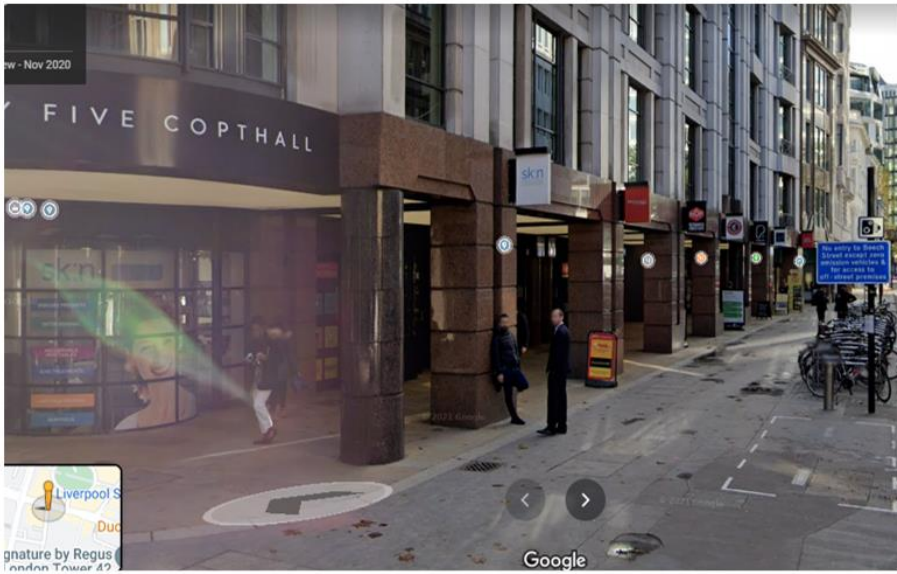

60 London Wall- Copthall Avenue:

Left (Before completed works): November 2020

Right (After completed works): May 2022

South down Copthall Avenue from London Wall.

South West on London Wall facing Copthall Avenue.

South East on London Wall at Copthall Avenue

South West London Wall at Twenty Five Copthall Avenue