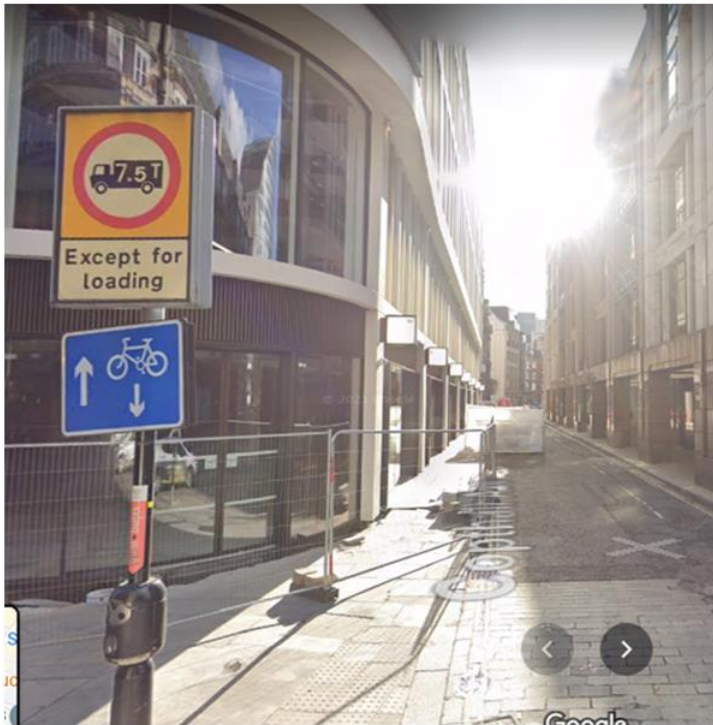

60 London Wall- Copthall Avenue:

Left (Before completed works): November 2020

Right (After completed works): May 2022

South down Copthall Avenue from London Wall.

South West on London Wall facing Copthall Avenue.

South East on London Wall at Copthall Avenue

South West London Wall at Twenty Five Copthall Avenue