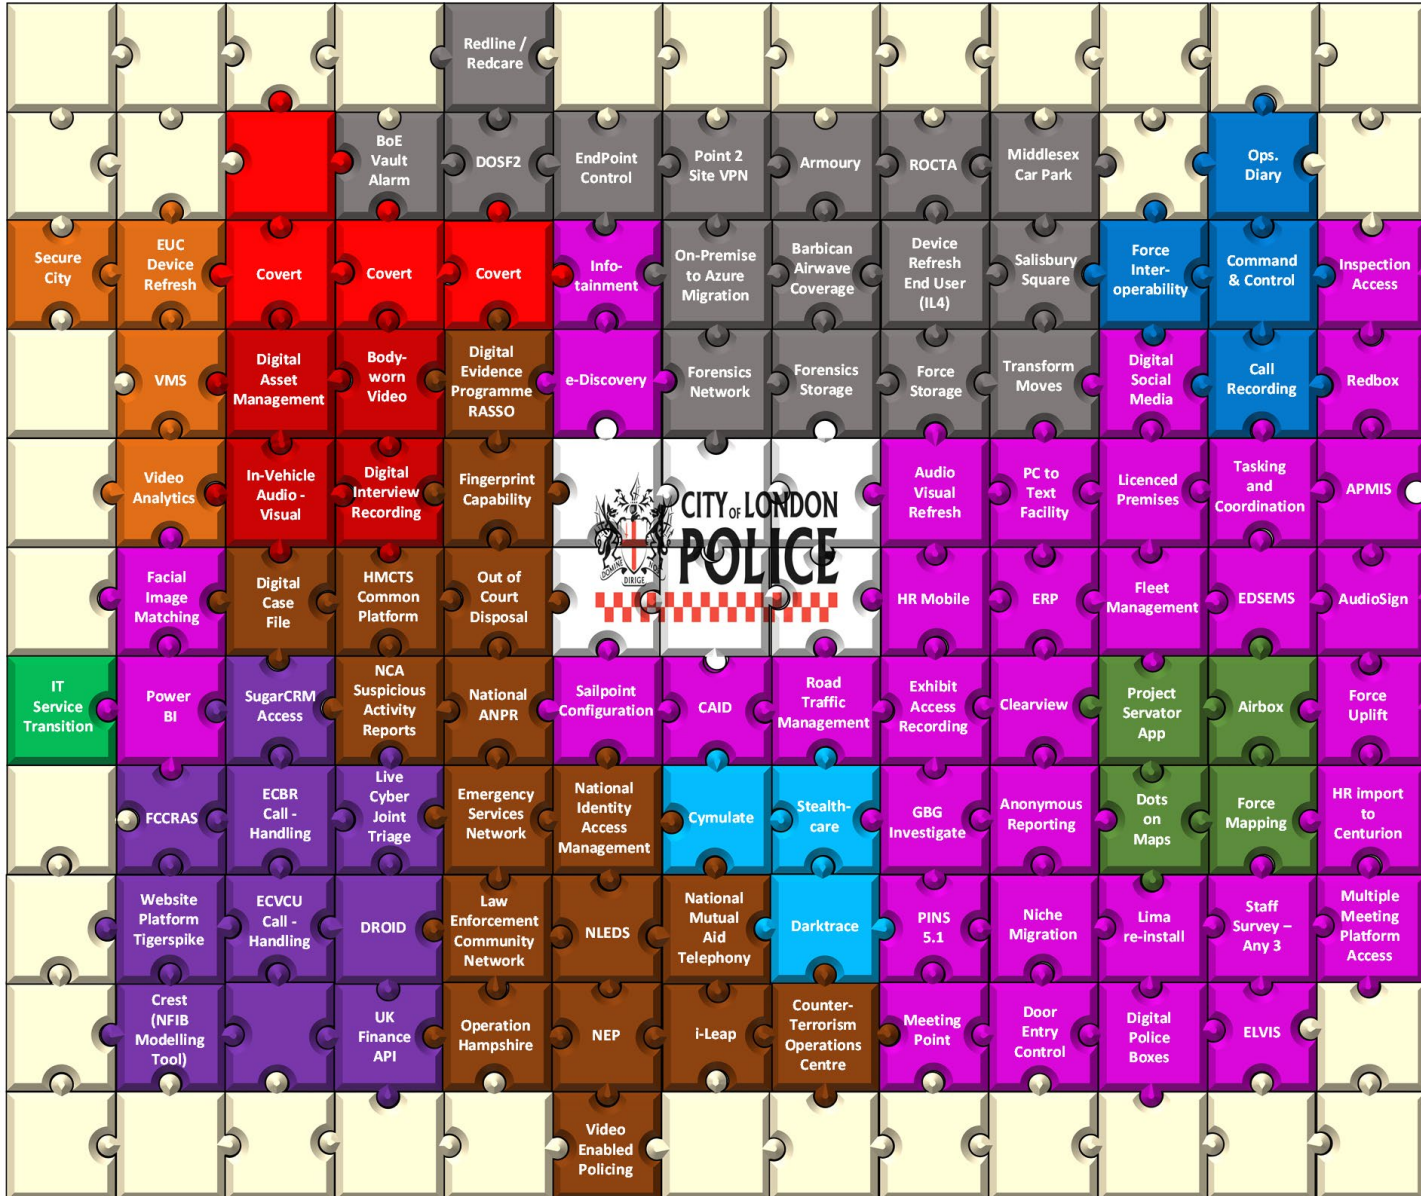

City of London Police – Programmes & Projects

| Key |
|--------------------------|
| National Programme |
| Command & Control |
| National Lead Force |
| Secure City Programme |
| Audio / Visual Evidence |
| Geographical Information |
| Infrastructure |
| IT Service Transition |
| Data Management |
| Covert |
| Other |