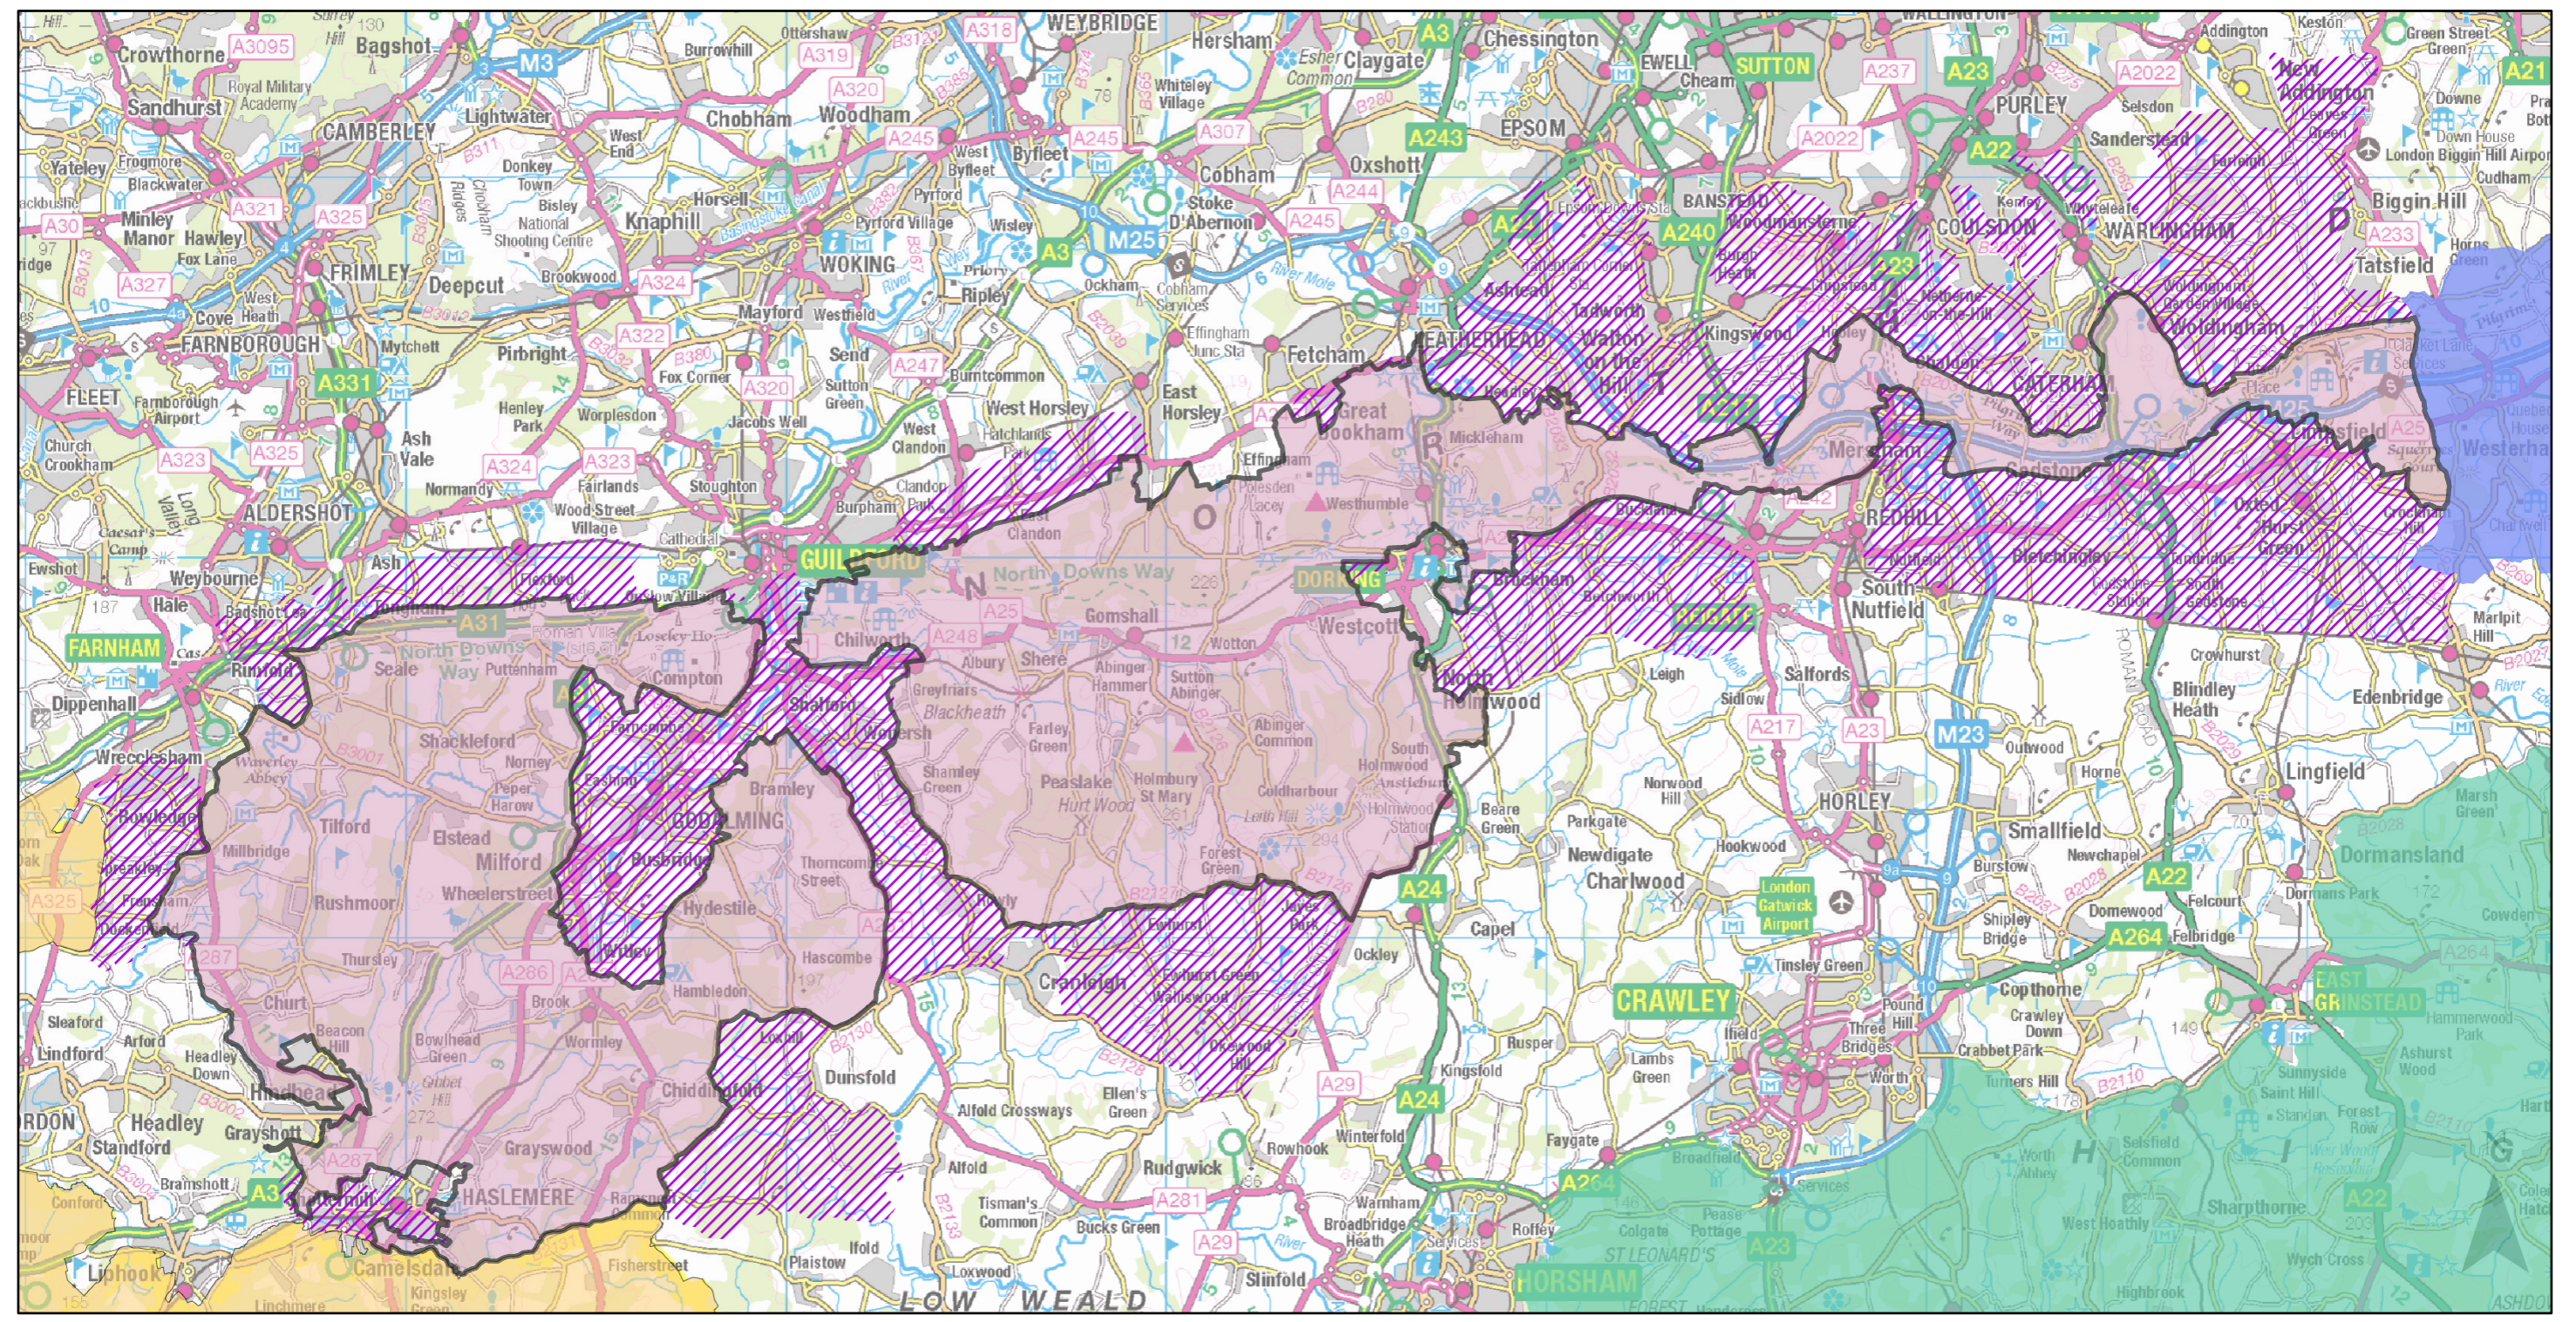

DRAFT

Possible Area of Search as at August 2021 Surrey Hills AONB Boundary Review

DRAFT

- Surrey Hills AONB Current Boundary
- Possible Areas of Search
- South Downs National Park
- Kent Downs AONB
- High Weald AONB

Map Ref NE210618-1246-055
 Mapped by - Carrie Payne (2021)
 GI and Analysis Team 1, Natural England

© Crown copyright and database right [2021]
 Ordnance Survey Licence number 100022021.