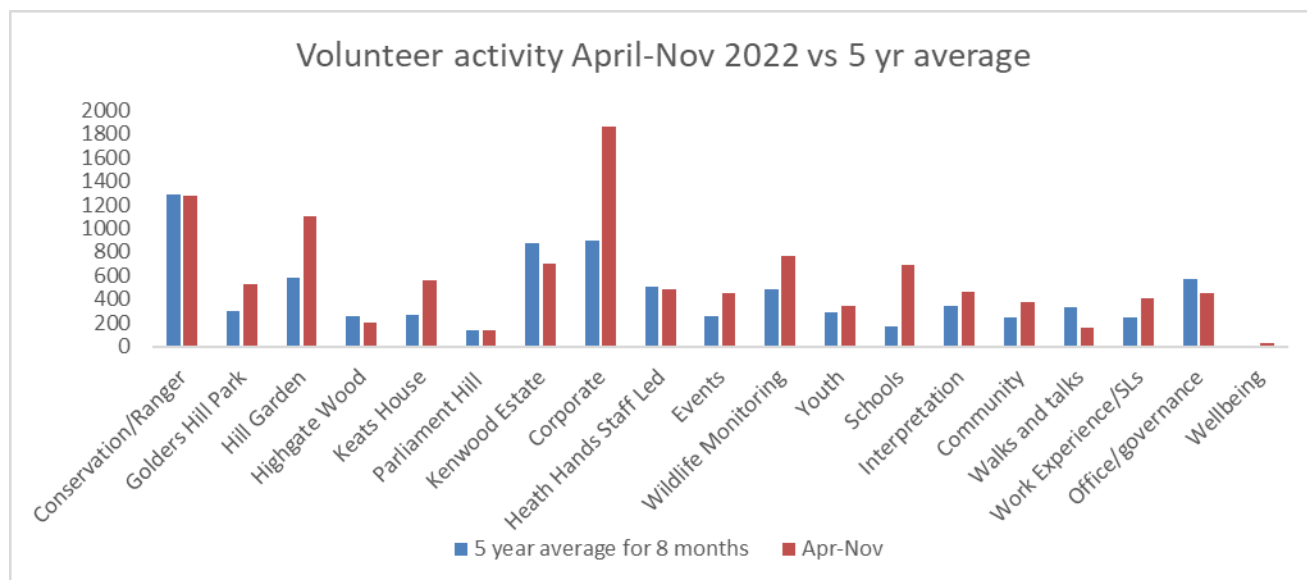

### Highlights

- Over 11,000 **hours** contributed by volunteers since April 2022 (see Fig. 1)
- Over 400 volunteer **sessions** delivered
- Over 4000 **participants** across all our public activity programmes:
  - More than 900 children participated in **Heath Friendly School** activities and in expanding **youth** programmes
  - Over 1,300 public engagements at **Wildlife Interpretation** sessions
  - Successful Hampstead Heath photo **exhibition** at Hive and Dairy in December 2022 completing our year of public events (following community fun day, Afghan kite festival and conkers)
- Nearly 300 sessions and activities delivered by **Heath Hands staff** and volunteer Session Leaders since April 2022 (see Fig. 2)
- 41 companies took part in **corporate volunteering** days (or half-days) in 2022, over 700 volunteers
- Excellent response to our **Annual Volunteer Survey** with 98% of respondents satisfied and volunteers reporting positive outcomes from our programmes (see Fig. 3)
- Delivery of Camden Council's **Health Walks** project transferred to Heath Hands

Fig 1. Volunteer activity across sites (year to date): 11,020 versus 5 year (to date) average (8,078)

Fig 2. Number Heath Hands staff-led activities across the green spaces since April 2022

Fig. 3 Word cloud from annual volunteer survey of what volunteers enjoy most about volunteering with Heath Hands (larger words mentioned more frequently)