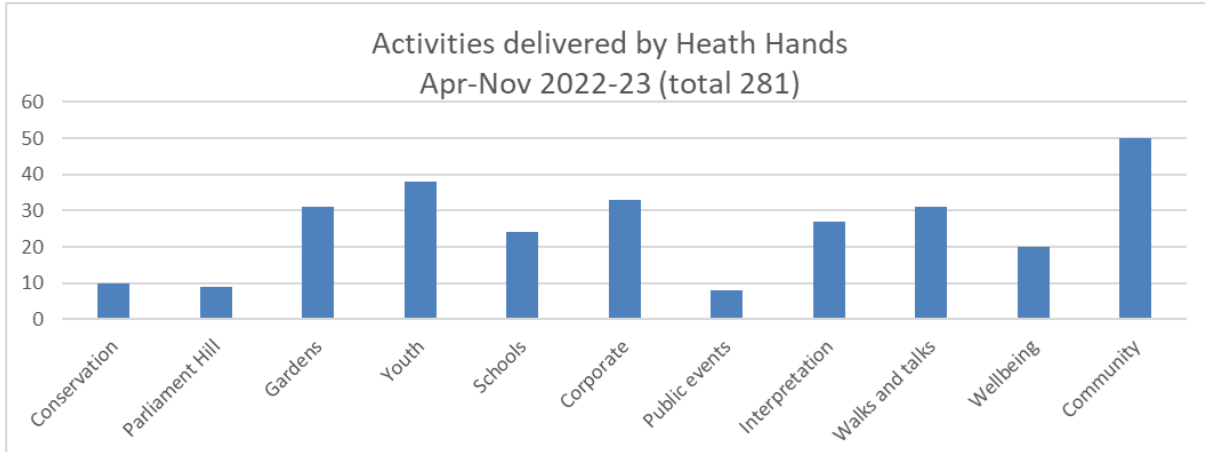

### Highlights

- Over 11,000 **hours** contributed by volunteers since April 2022 (see Fig. 1)
- Over 400 volunteer **sessions** delivered
- Over 4000 **participants** across all our public activity programmes:
  - More than 900 children participated in **Heath Friendly School** activities and in expanding **youth** programmes
  - Over 1,300 public engagements at **Wildlife Interpretation** sessions
  - Successful Hampstead Heath photo **exhibition** at Hive and Dairy in December 2022 completing our year of public events (following community fun day, Afghan kite festival and conkers)
- Nearly 300 sessions and activities delivered by **Heath Hands staff** and volunteer Session Leaders since April 2022 (see Fig. 2)
- 41 companies took part in **corporate volunteering** days (or half-days) in 2022, over 700 volunteers
- Excellent response to our **Annual Volunteer Survey** with 98% of respondents satisfied and volunteers reporting positive outcomes from our programmes (see Fig. 3)
- Delivery of Camden Council's **Health Walks** project transferred to Heath Hands

Fig 1. Volunteer activity across sites (year to date): 11,020 versus 5 year (to date) average (8,078)

Fig 2. Number Heath Hands staff-led activities across the green spaces since April 2022

Fig. 3 Word cloud from annual volunteer survey of what volunteers enjoy most about volunteering with Heath Hands (larger words mentioned more frequently)