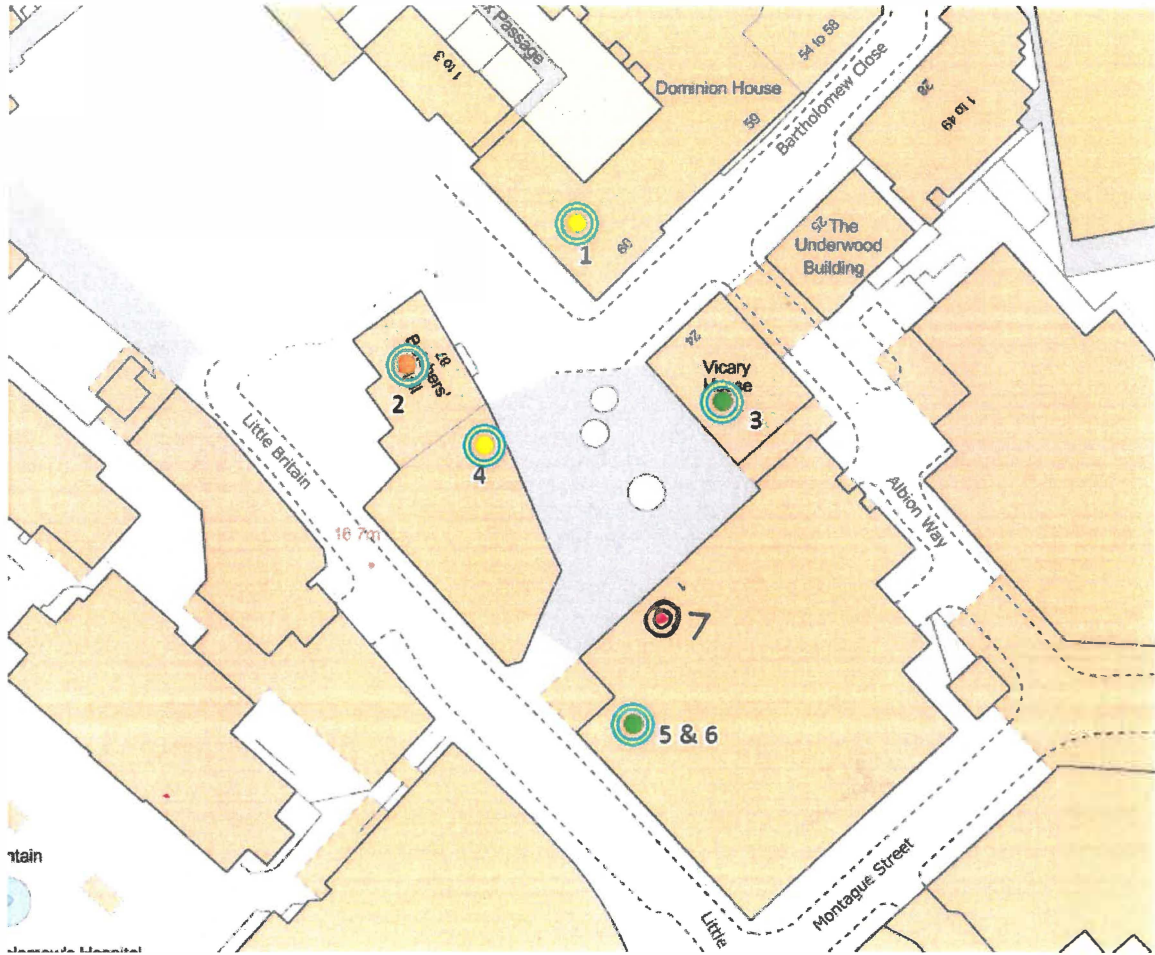

Premises Location Map

	Trade Name	Alcohol Closing Time	Late Night Refreshment Closing Time
1	60 Bartholomew Close		
2	Worshipful Company of Butchers	02:00	02:00
3	Half Cup, Unit 9	22:30	Unlicensed
4	Lino (Unit empty, licence still live)	23:30	23:30
5	Barts Square Active One Ltd, Unit 7	23:00	Unlicensed
6	Barts Square Active One Ltd, Unit 2	23:00	Unlicensed
7	Chicago Booth Unit 1	22:30	Unlicensed