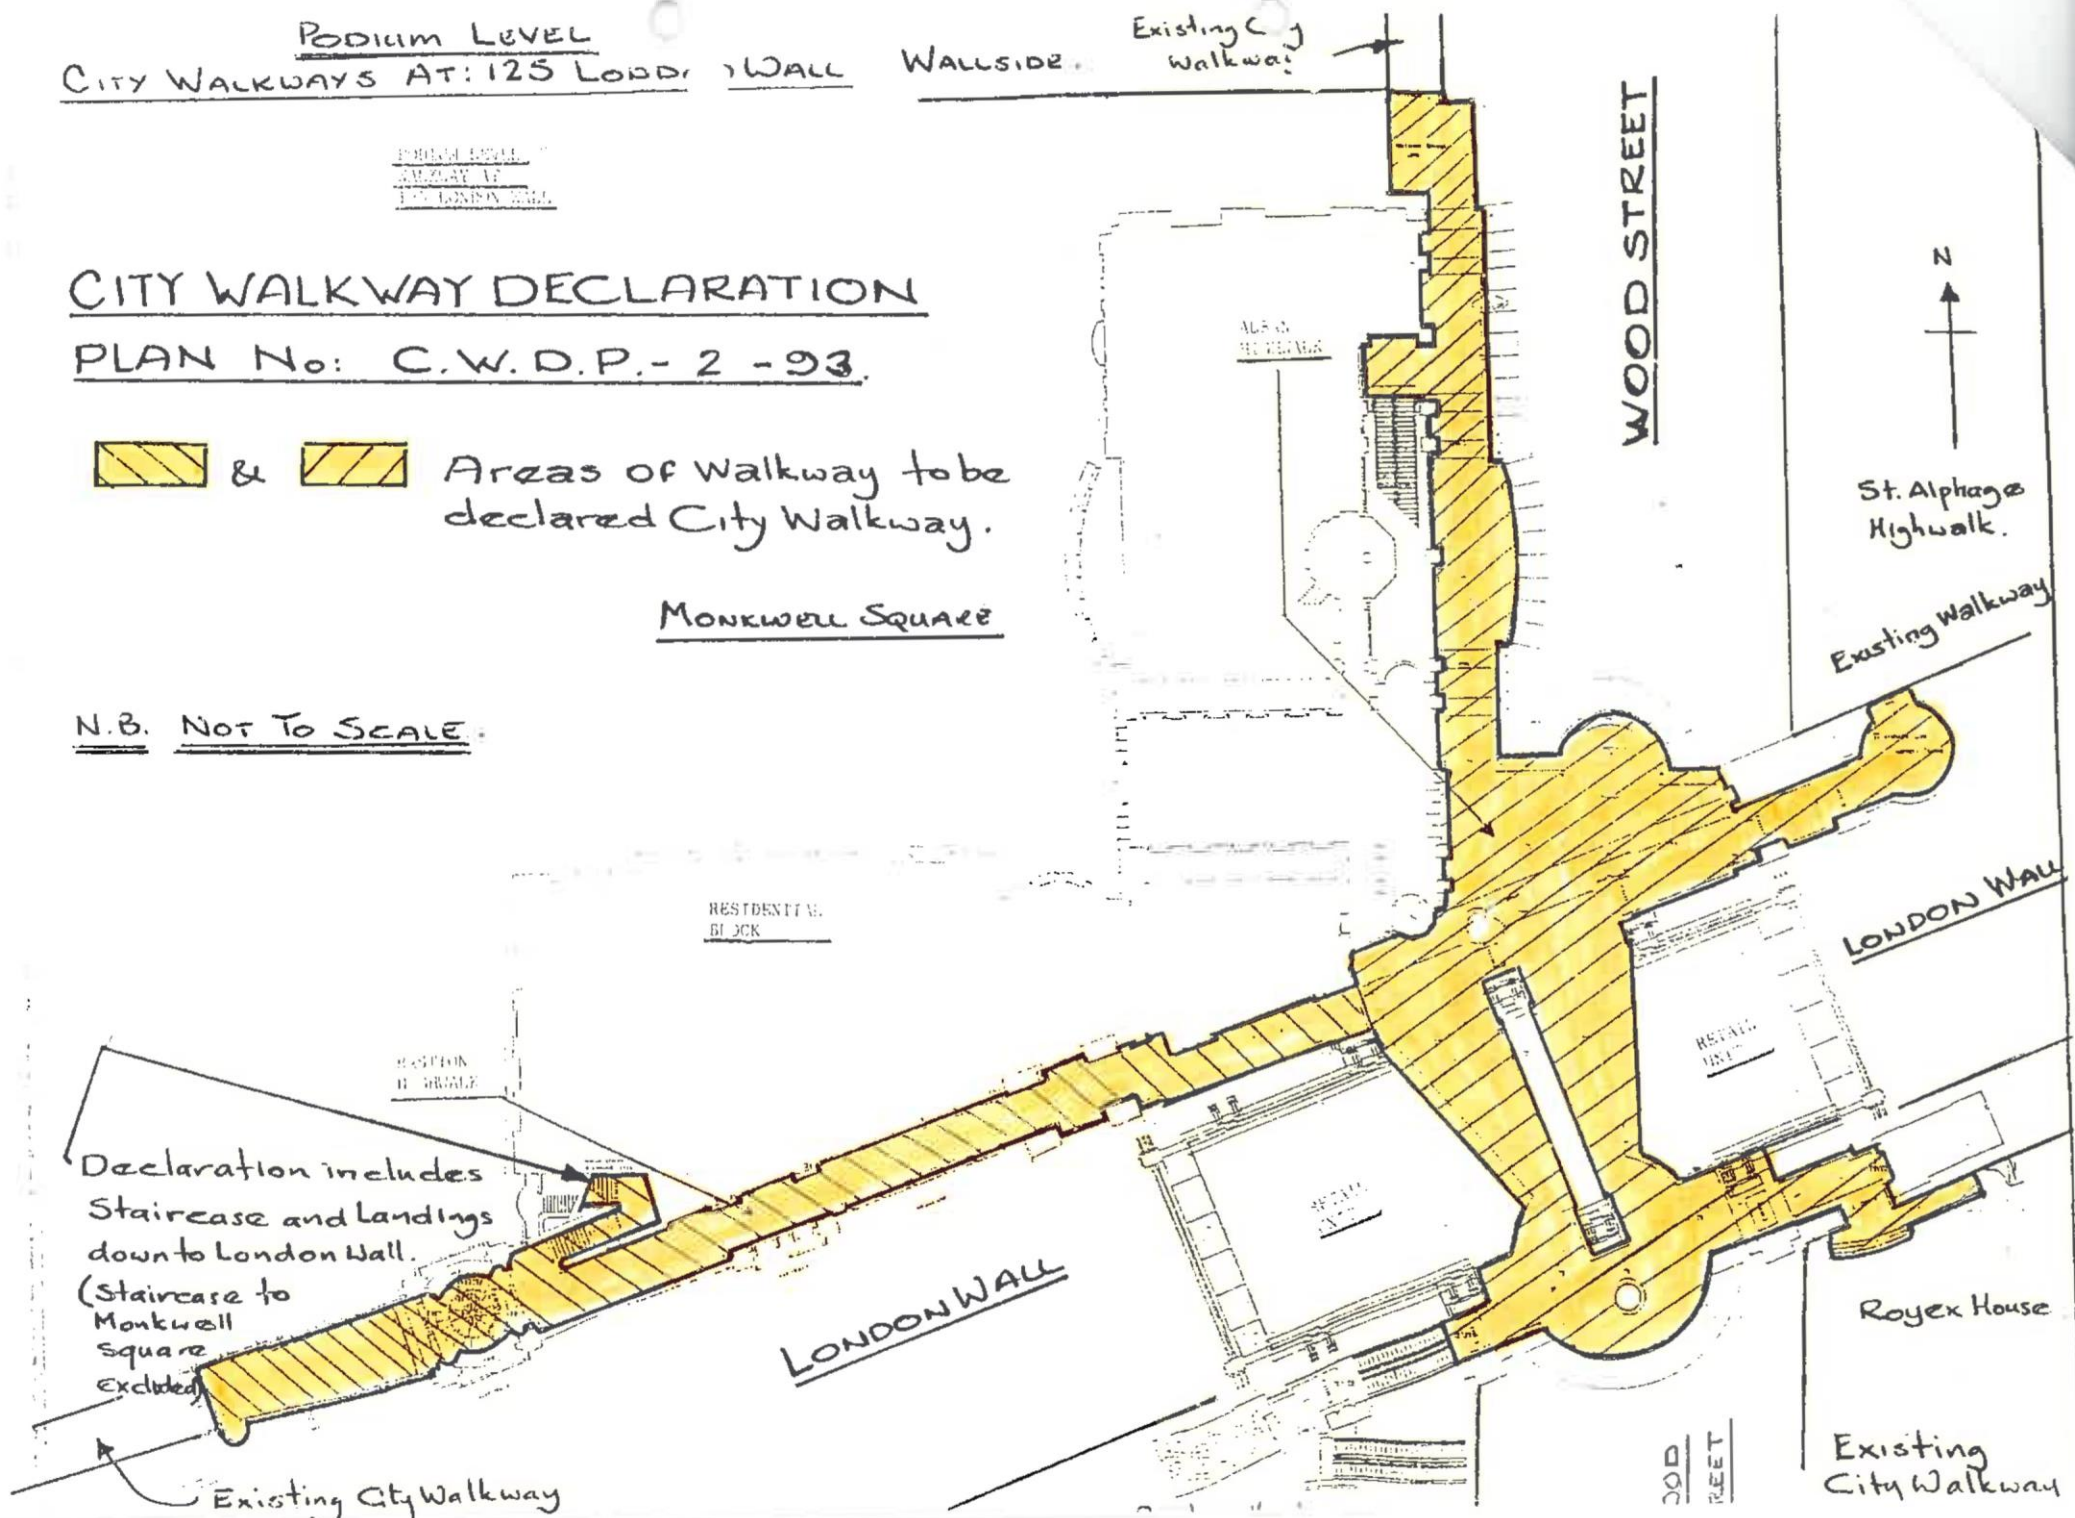

PODIUM LEVEL  
CITY WALKWAYS AT: 125 LODD WALL WALLSIDE.

PODIUM LEVEL  
WALKWAY AT  
125 LODD WALL

CITY WALKWAY DECLARATION  
PLAN No: C.W.D.P. - 2 - 93.

 &  Areas of Walkway to be declared City Walkway.

MONKWEEL SQUARE

N.B. NOT TO SCALE.

DOB  
REET