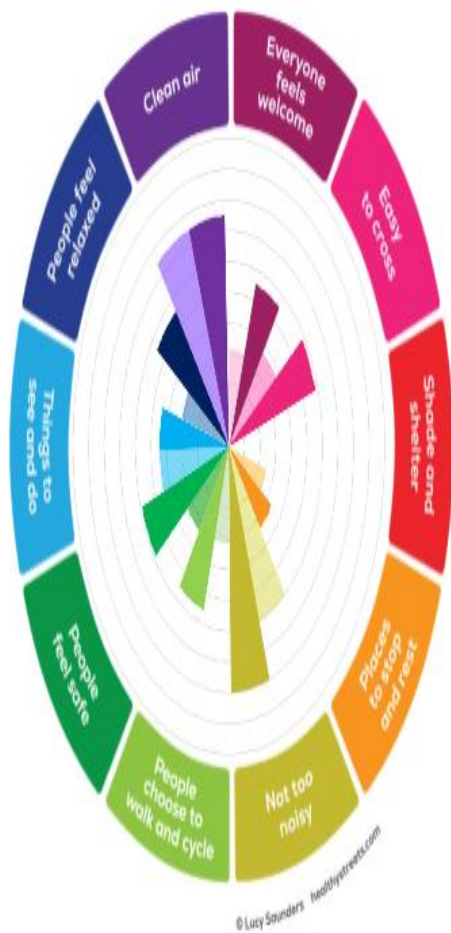

Healthy Streets Score

Name of street

Creechurch Lane

Name of street at start junction

Leadenhall Street

Name of street at end junction

Bury Street - Mitre Street

	Existing Layout Score	Proposed Layout Score
Healthy Streets Score	37	52
Everyone feels welcome	31	56
Easy to cross	38	58
Shade and shelter	0	0
Places to stop and rest	25	33
Not too noisy	60	80
People choose to walk and cycle	31	56
People feel safe	33	59
Things to see and do	44	44
People feel relaxed	31	56
Clean air	75	75