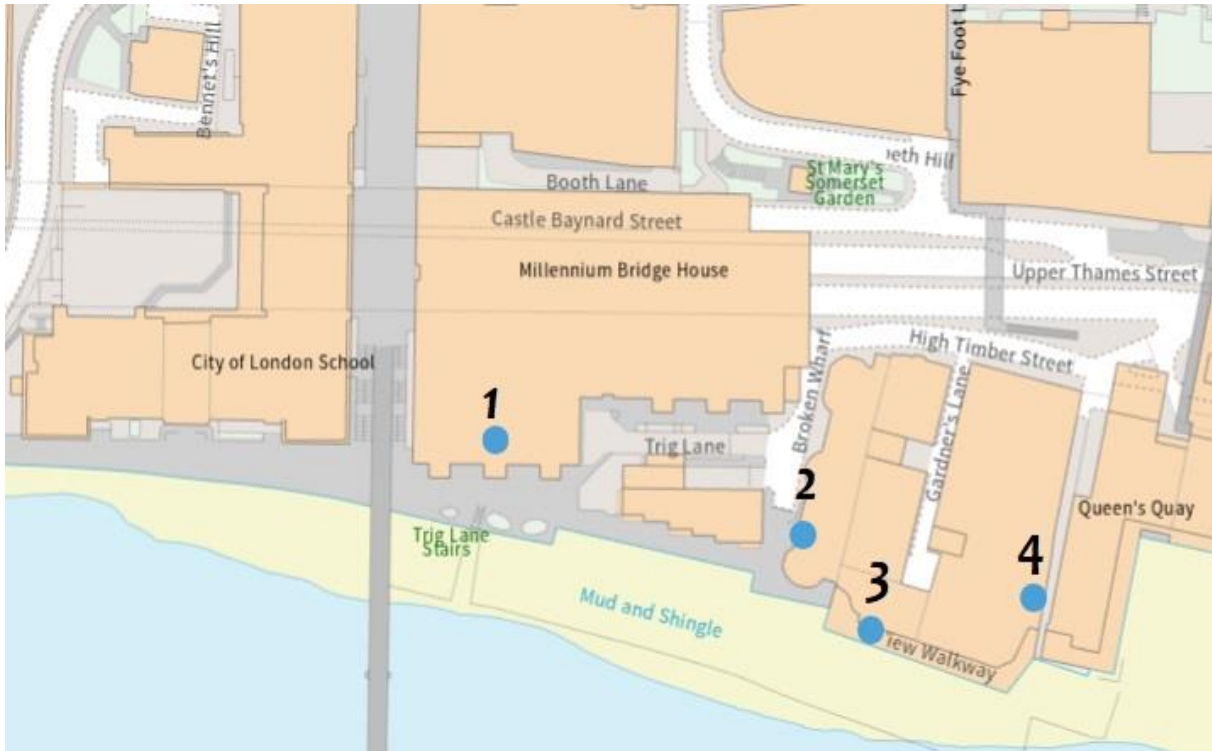

## PREMISES LOCATION MAP AND TERMINAL HOURS

One Millennium Bridge, 2 Lambeth Hill,

	PREMISES NAME AND ADDRESS	ALCOHOL TERMINAL HOUR	LATE NIGHT REFRESHMENT TERMINAL HOUR
1	One Millennium Bridge, 2 Lambeth Hill		
2	Locke at Broken Wharf, 2 Broken Wharf	23:00	N/A
3	High Timber Restaurant, 8 High Timber Street	00:00	00:00
4	Samuel Pepys, Stew Lane	01:00	01:00