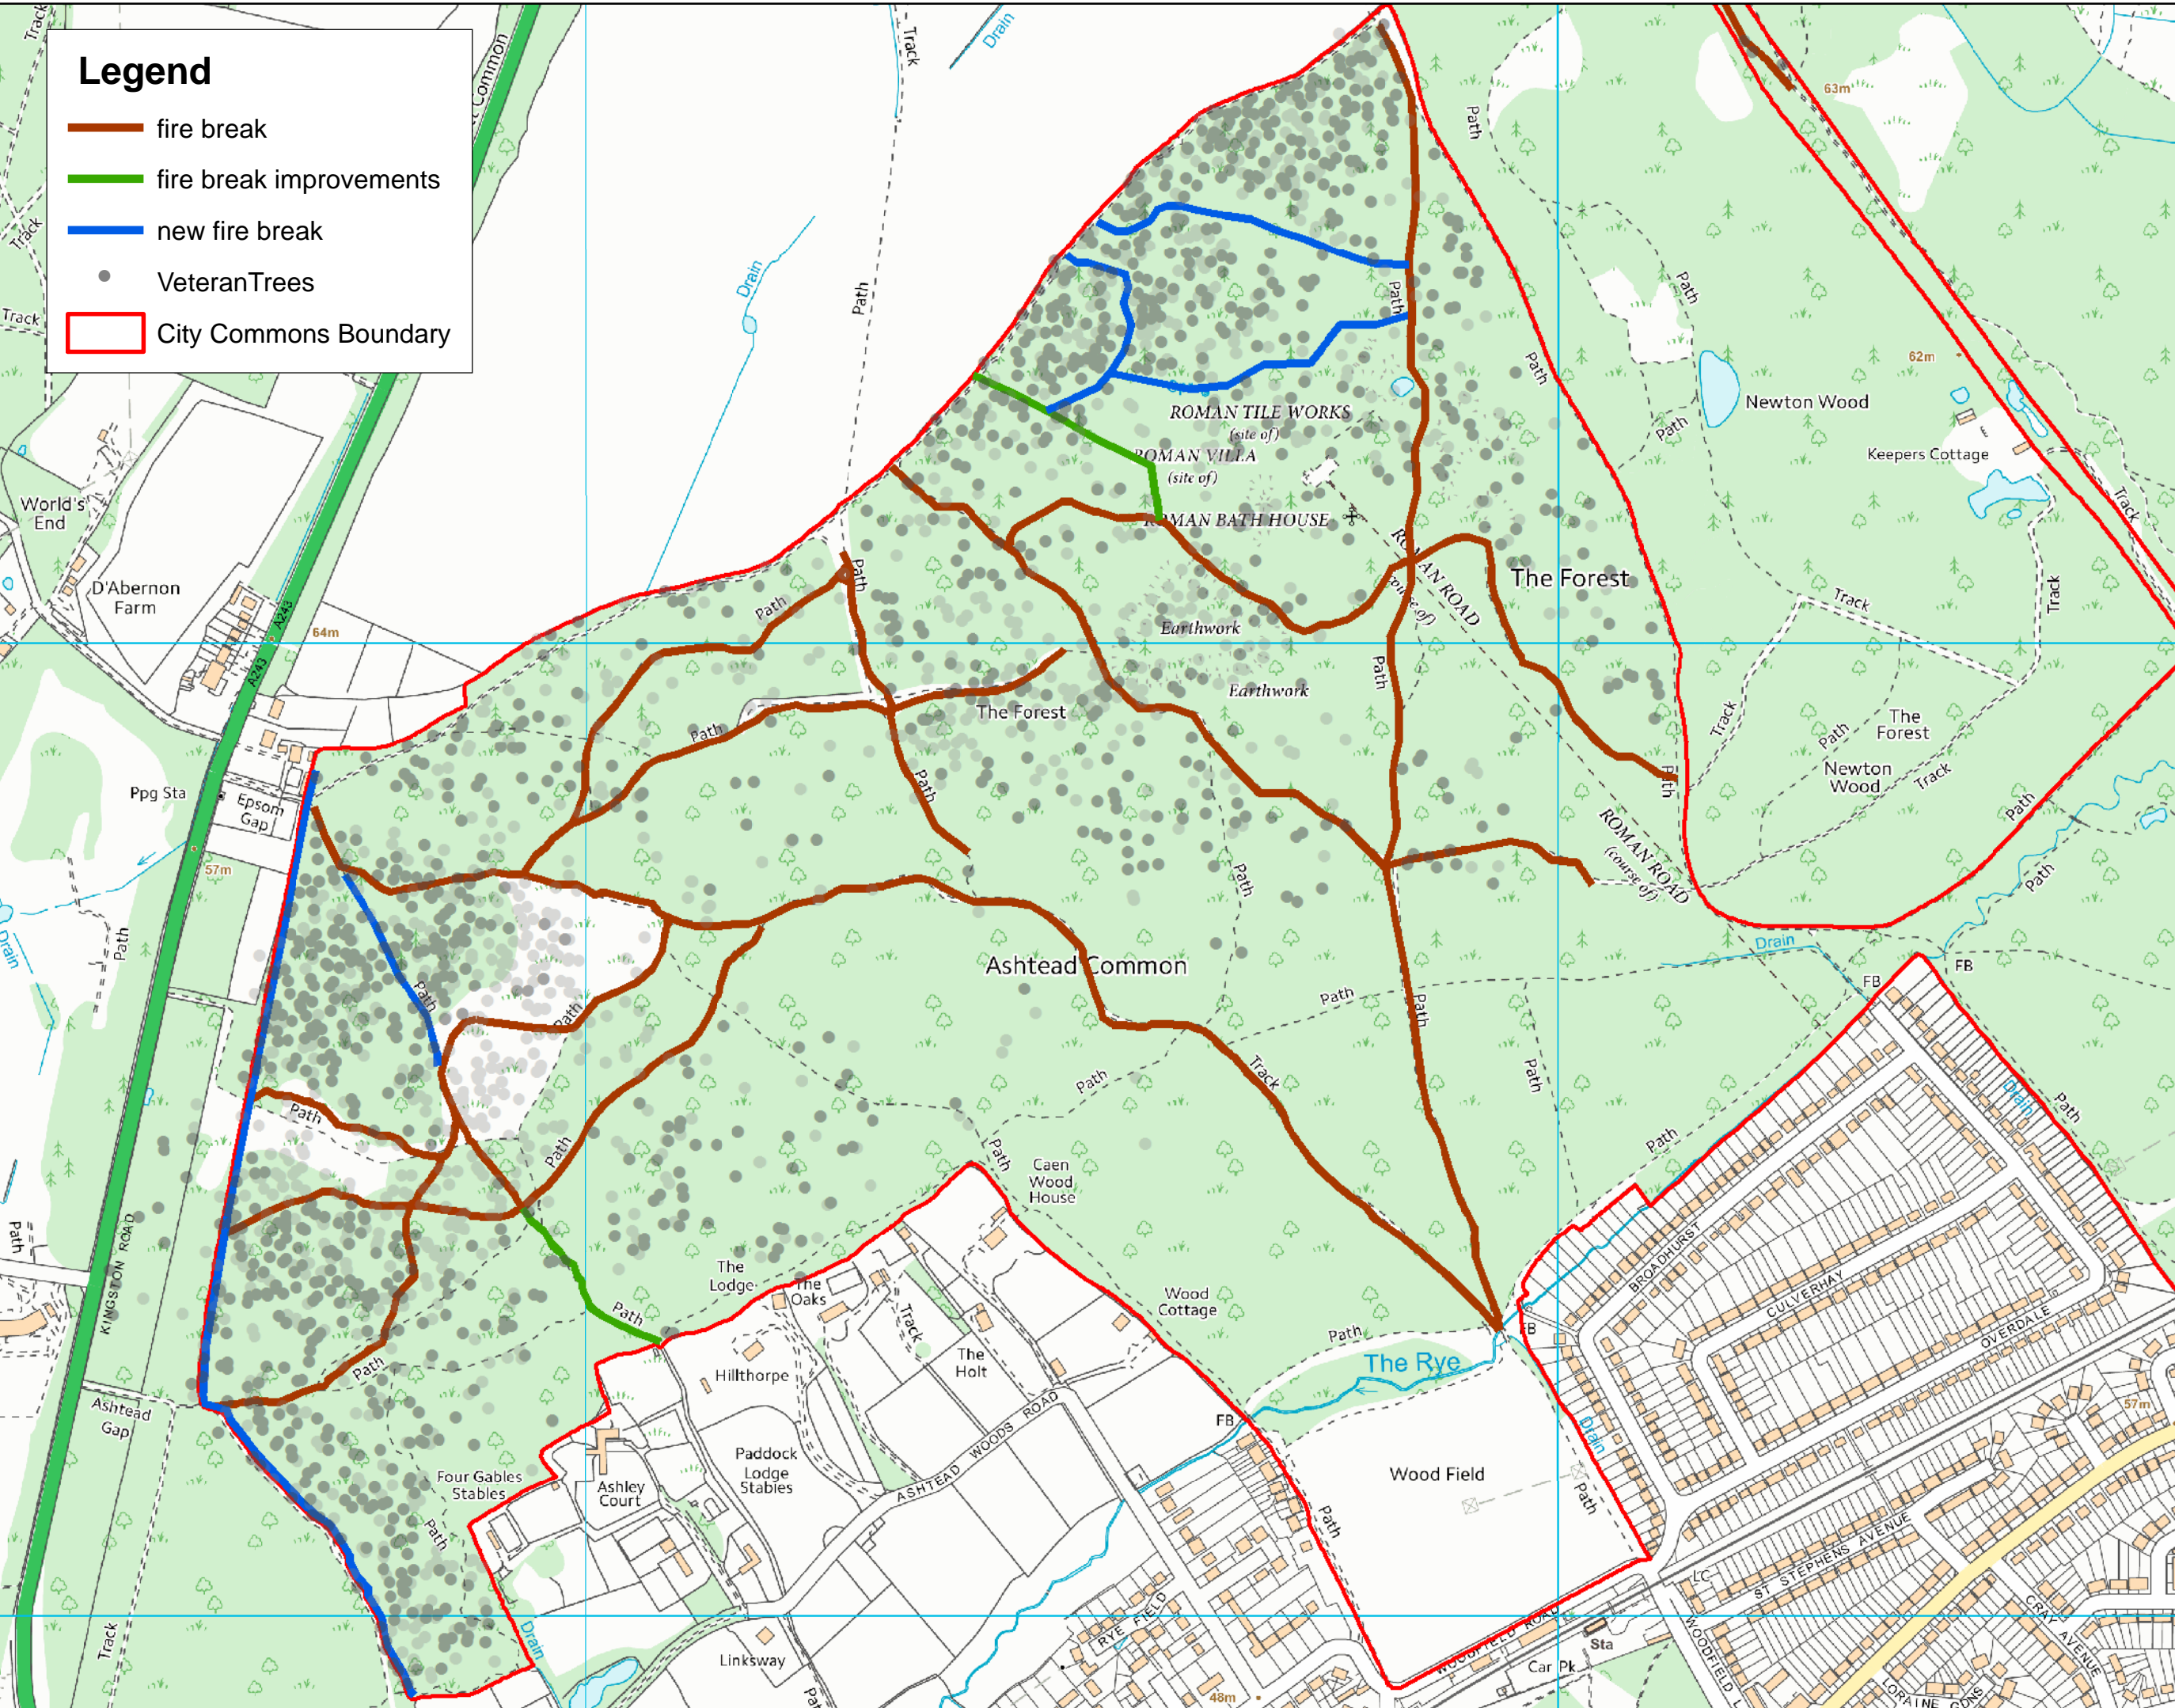

Ashtead Common

Fire Breaks

Legend

- fire break
- fire break improvements
- new fire break
- Veteran Trees
- City Commons Boundary

Created by:
#####

Date Created:
01 Dec 2017